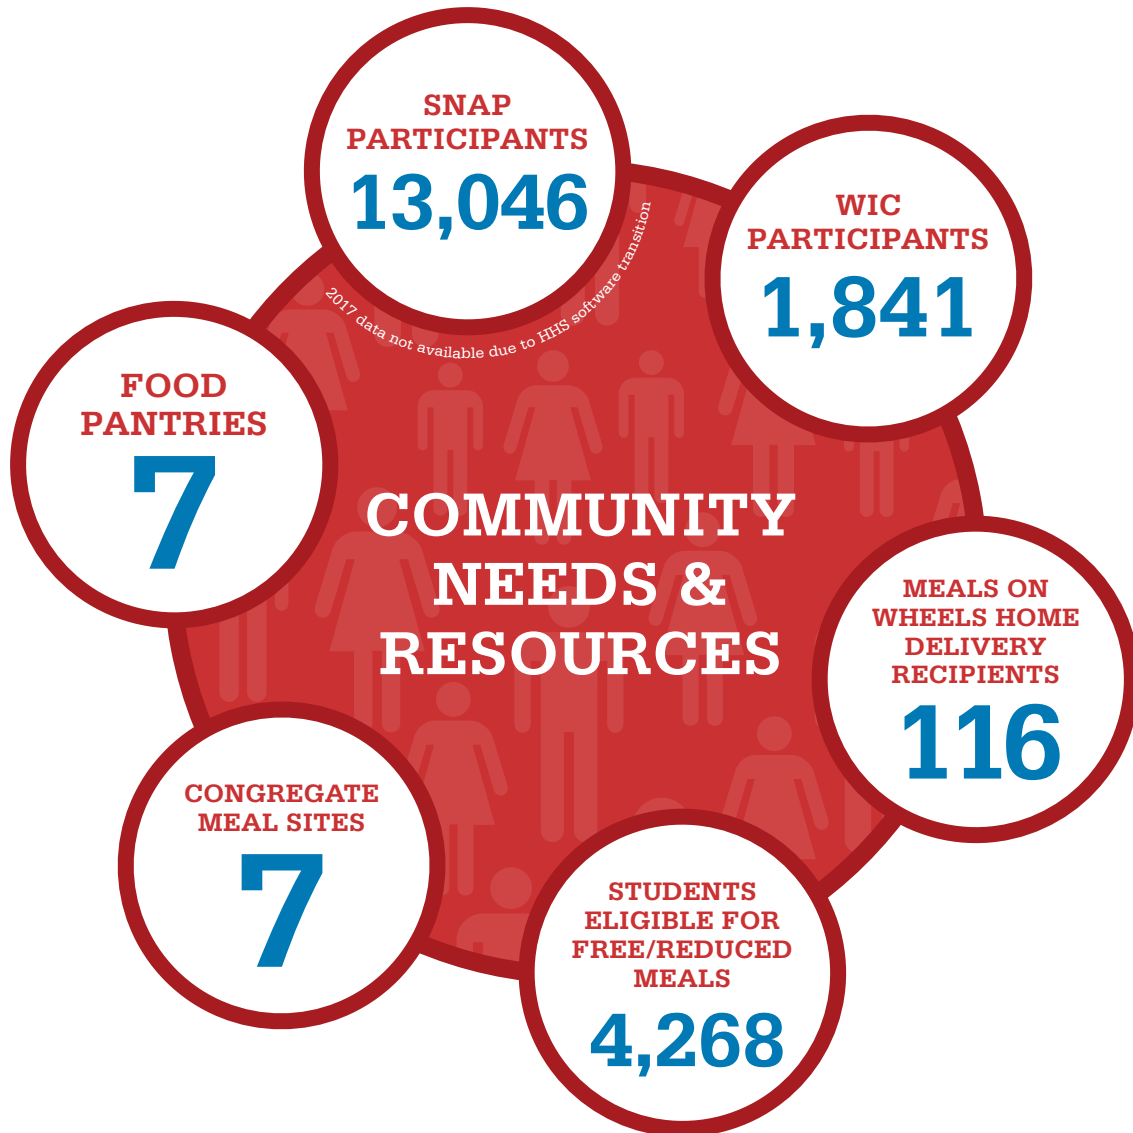

RHODE ISLAND FOOD SYSTEM
2017 SNAPSHOT

WOONSOCKET

POPULATION 41,186

DID YOU KNOW?

Rhode Island released its first Food Strategy in 2017: Relish Rhody! Learn more and get involved at www.relishrhody.com

STATE FOOD SYSTEM DATA

BUSINESSES

7,755

JOBS

69,441

Want to see more Snapshots or compare year-to-year? Visit rifooodcouncil.org/ri-food-system-snapshots/