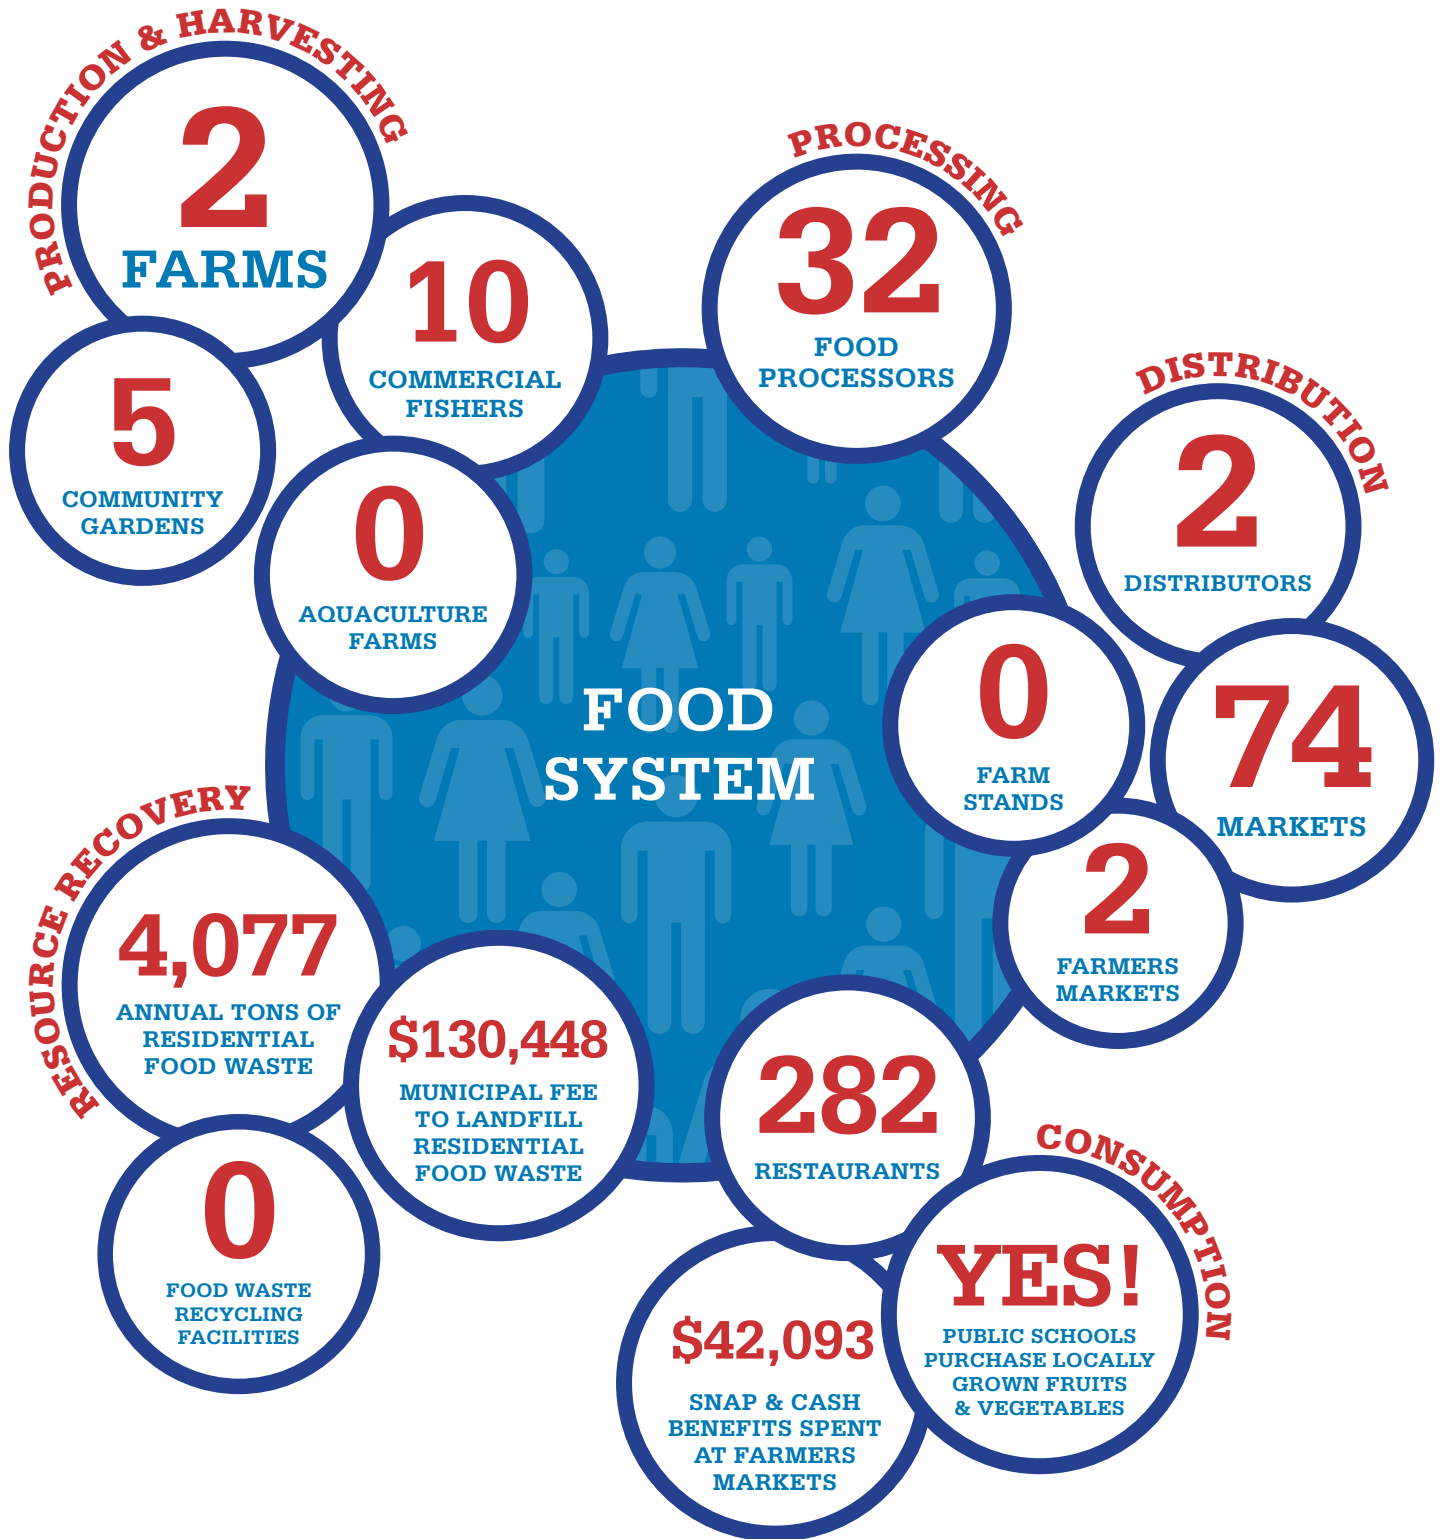

RHODE ISLAND FOOD SYSTEM
2017 SNAPSHOT

PAWTUCKET

POPULATION 71,148