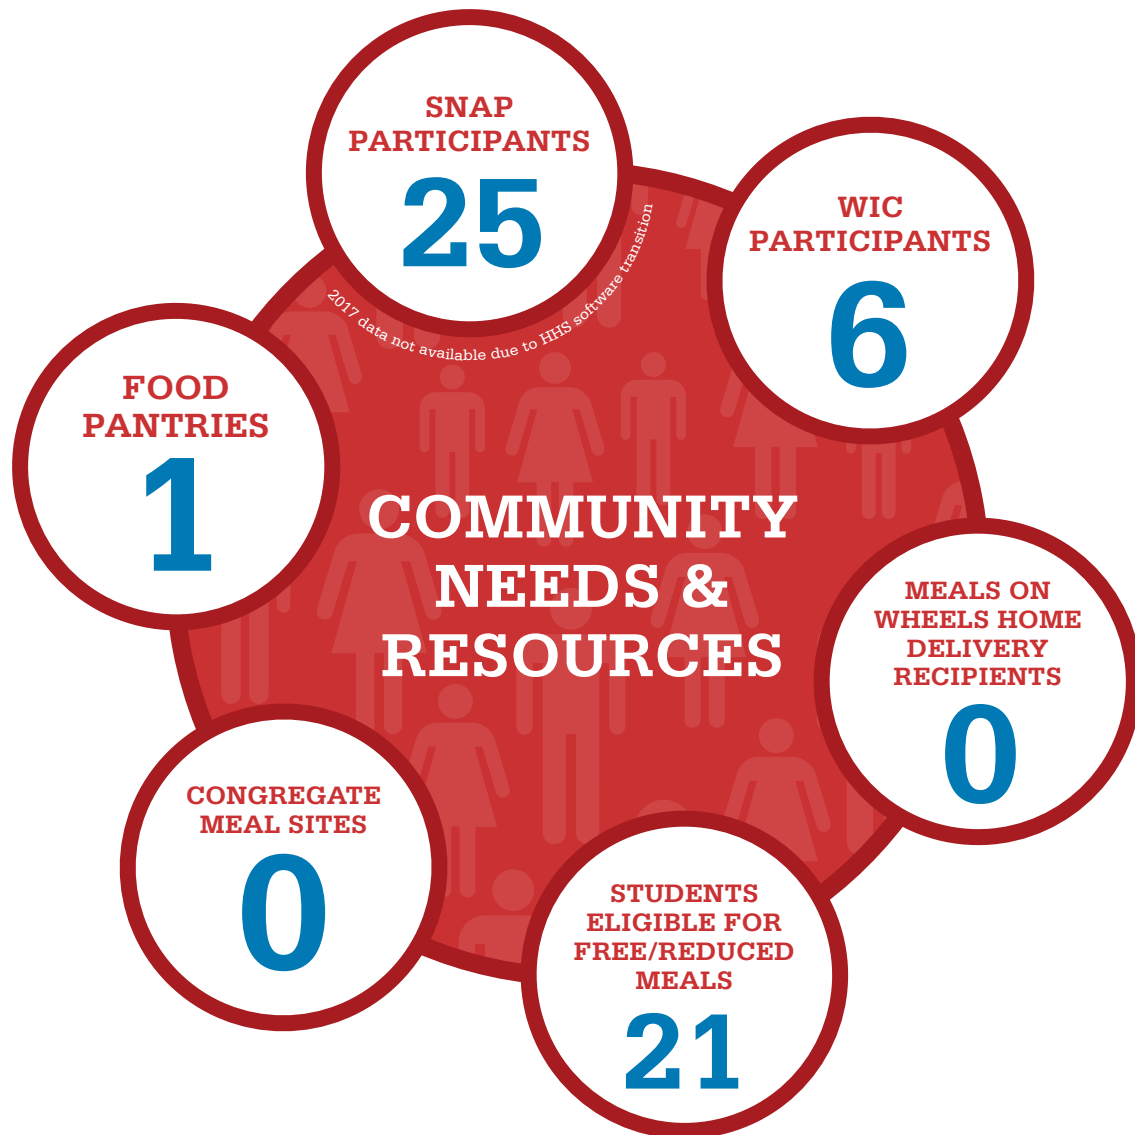

RHODE ISLAND FOOD SYSTEM
2017 SNAPSHOT

NEW SHOREHAM

POPULATION 1,051

DID YOU KNOW?

Rhode Island released its first Food Strategy in 2017: Relish Rhody! Learn more and get involved at www.relishrhody.com

STATE FOOD SYSTEM DATA

BUSINESSES

7,755

JOBS

69,441

Want to see more Snapshots or compare year-to-year? Visit rifoodeouncil.org/ri-food-system-snapshots/