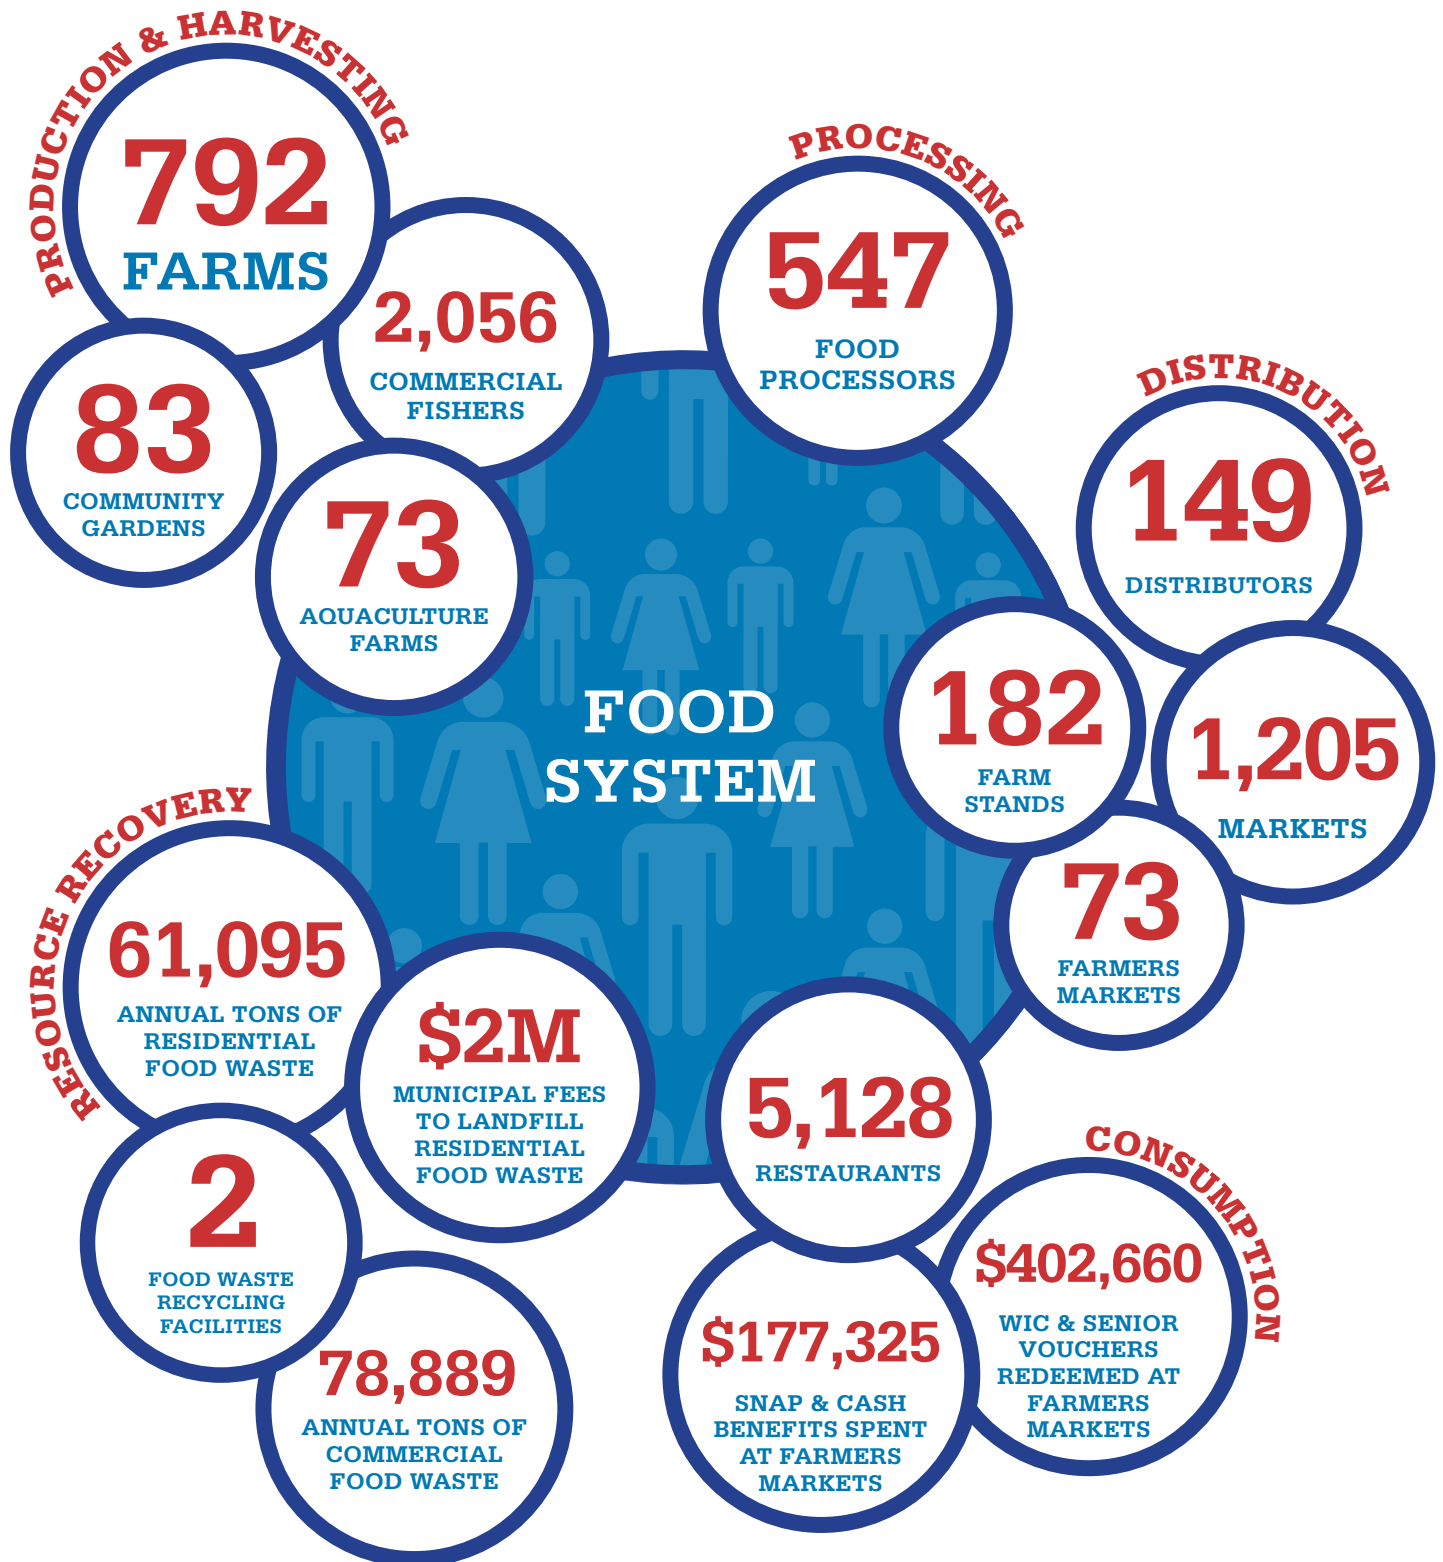

# RHODE ISLAND FOOD SYSTEM 2017 SNAPSHOT

RHODE ISLAND FOOD SYSTEM  
2017 SNAPSHOT

# RHODE ISLAND

POPULATION 1,052,567

RHODE ISLAND FOOD SYSTEM  
2017 SNAPSHOT