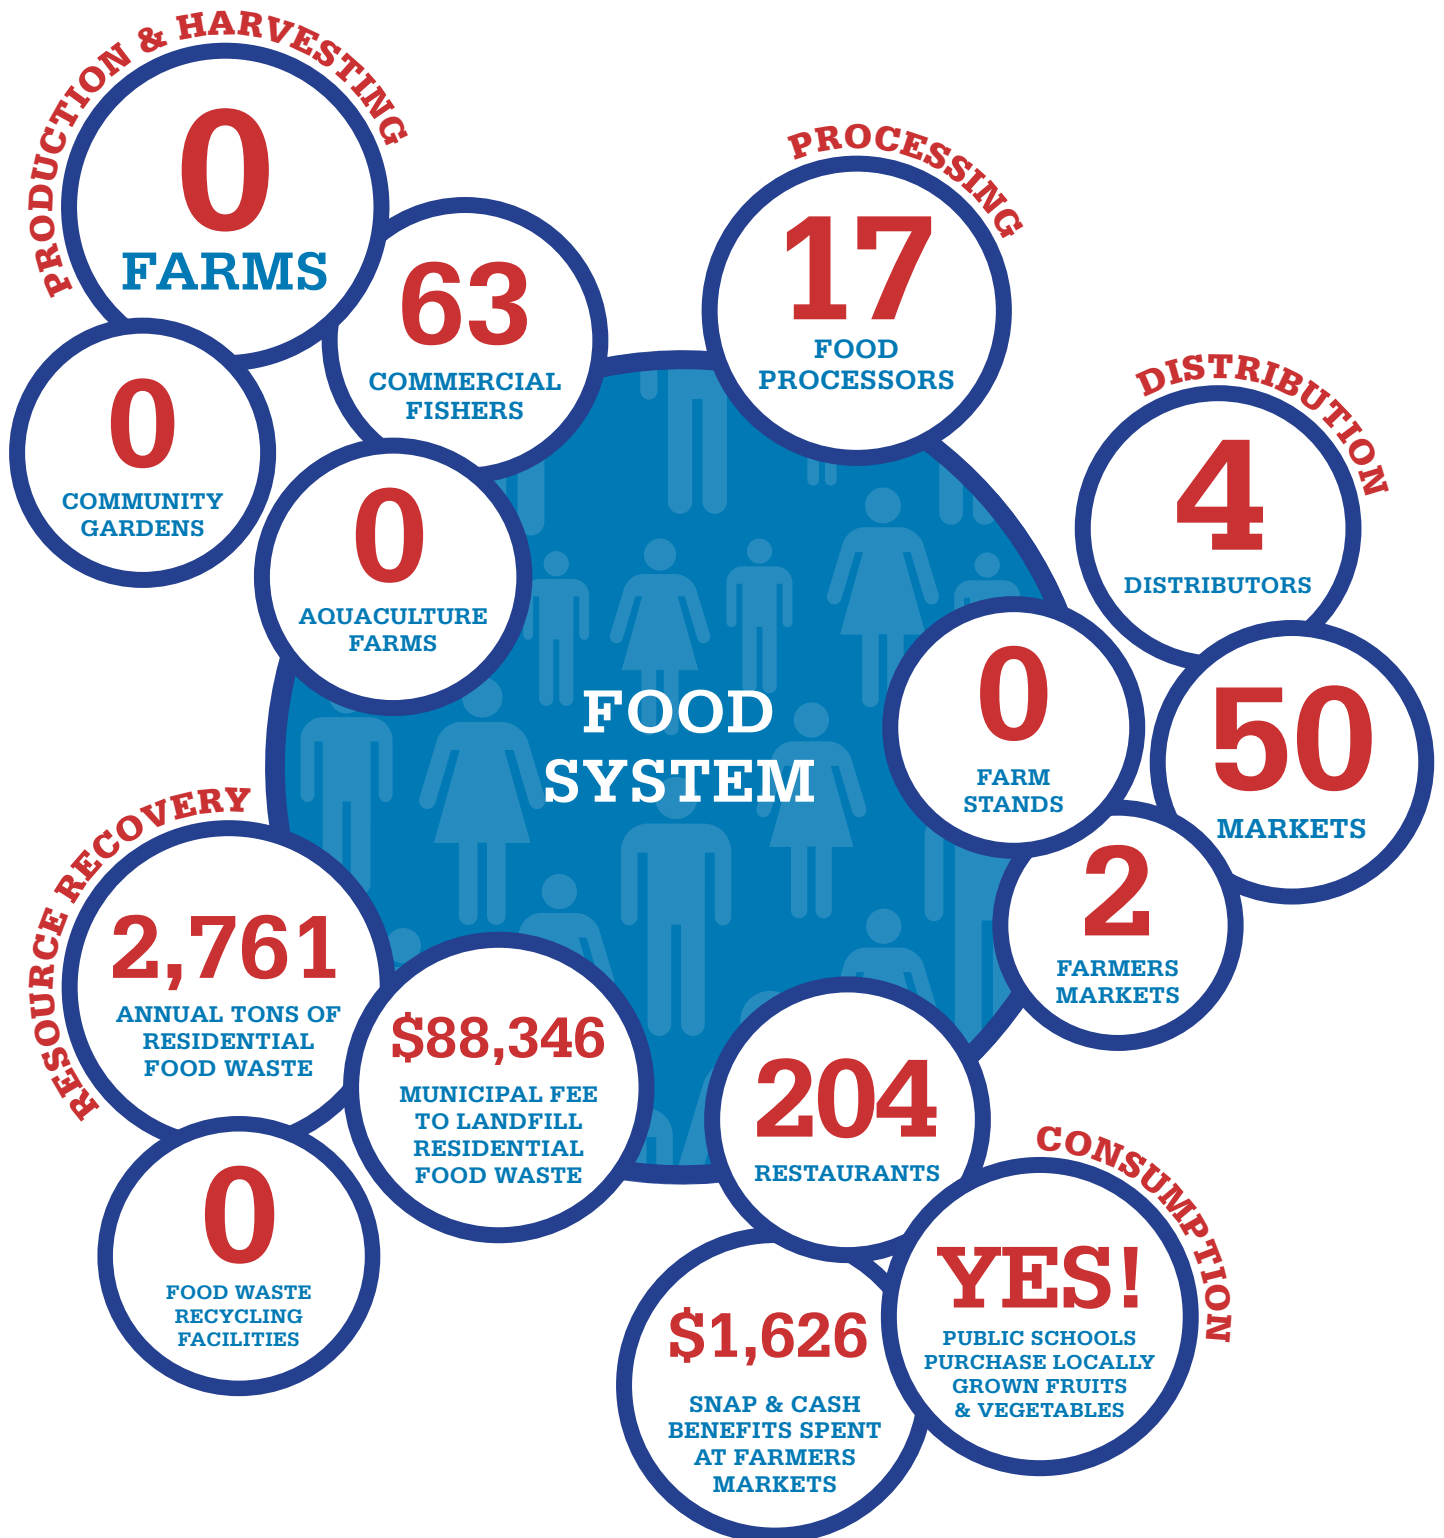

RHODE ISLAND FOOD SYSTEM  
2017 SNAPSHOT  
**EAST GREENWICH**

POPULATION 13,146

RHODE ISLAND FOOD SYSTEM  
2017 SNAPSHOT  
**EAST GREENWICH**

POPULATION 13,146

**DID YOU KNOW?**

Rhode Island released its first Food Strategy in 2017: Relish Rhody! Learn more and get involved at [www.relishrhody.com](http://www.relishrhody.com)

**STATE FOOD SYSTEM DATA**

**BUSINESSES**

**7,755**

**JOBS**

**69,441**

RHODE ISLAND FOOD SYSTEM  
2017 SNAPSHOT  
**EAST PROVIDENCE**

POPULATION 47,037

RHODE ISLAND FOOD SYSTEM  
2017 SNAPSHOT  
**EAST PROVIDENCE**

POPULATION 47,037

**DID YOU KNOW?**

Rhode Island released its first Food Strategy in 2017: Relish Rhody! Learn more and get involved at [www.relishrhody.com](http://www.relishrhody.com)

**STATE FOOD SYSTEM DATA**