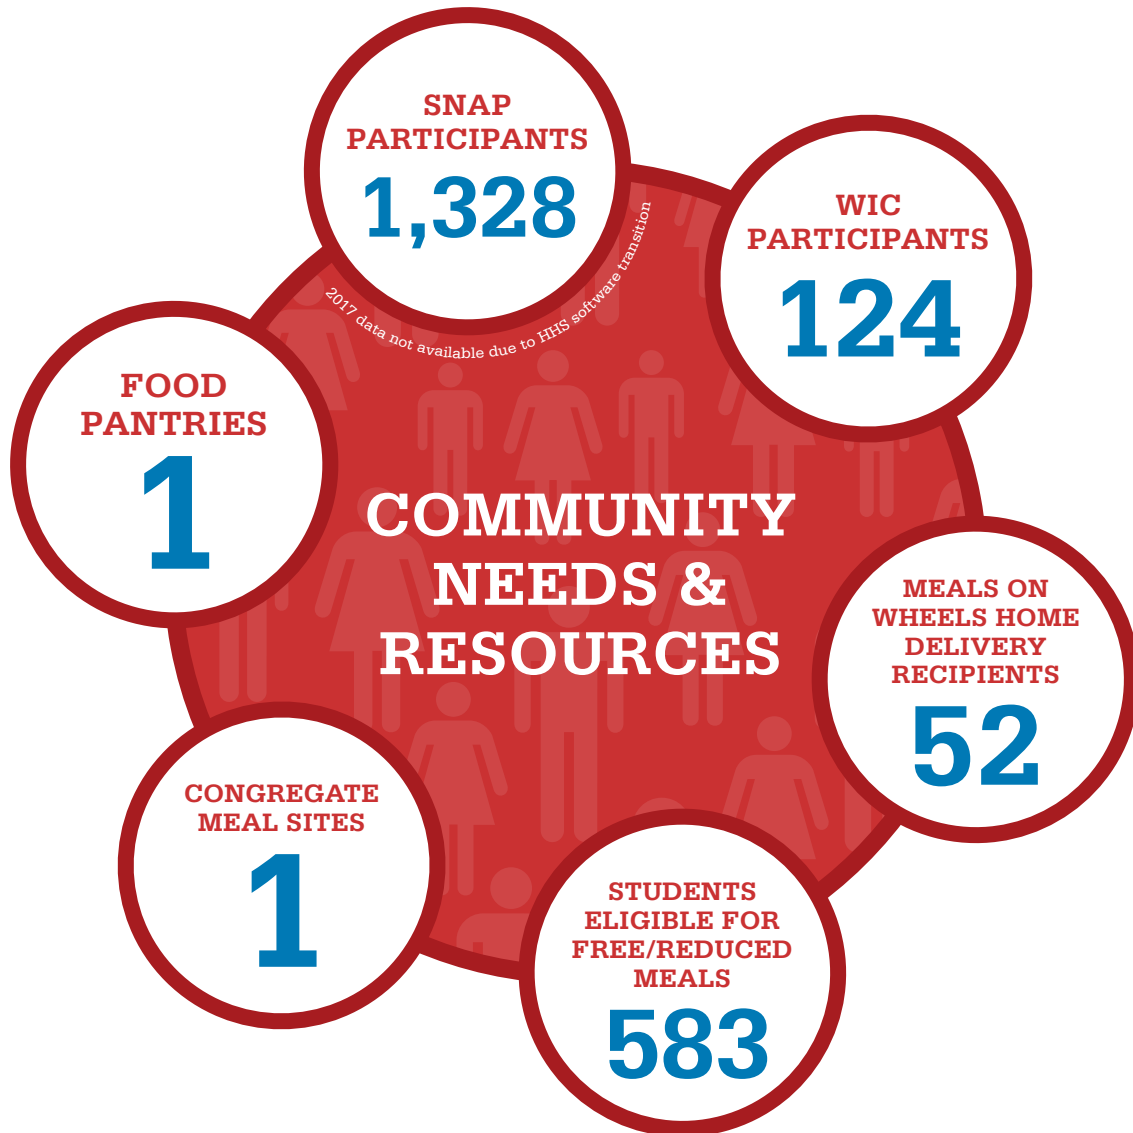

RHODE ISLAND FOOD SYSTEM
2017 SNAPSHOT

TIVERTON

POPULATION 15,780

DID YOU KNOW?

Rhode Island released its first Food Strategy in 2017: Relish Rhody! Learn more and get involved at www.relishrhody.com

STATE FOOD SYSTEM DATA

BUSINESSES

7,755

JOBS

69,441