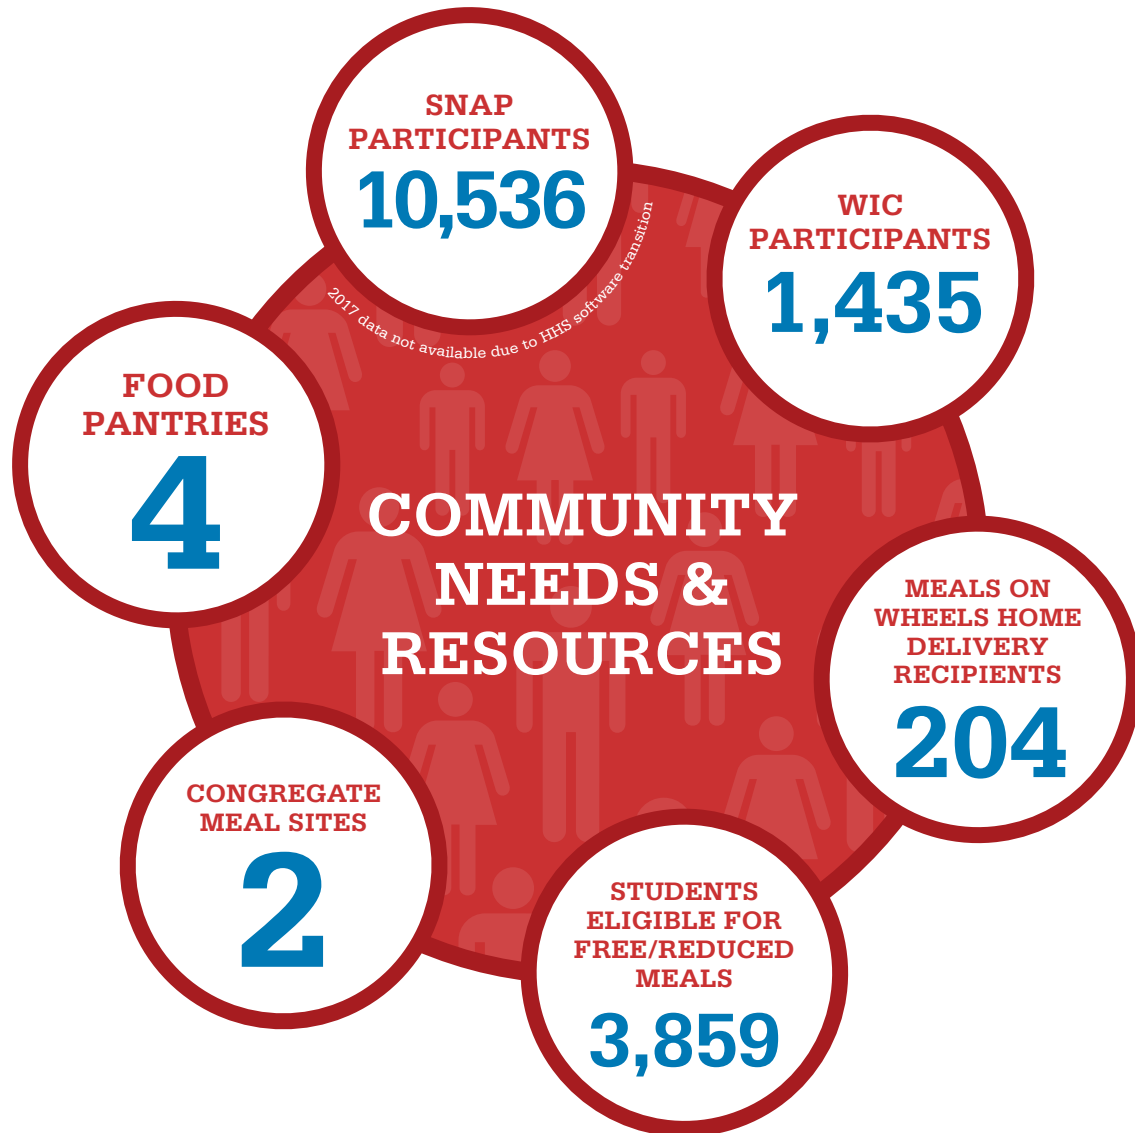

RHODE ISLAND FOOD SYSTEM
2017 SNAPSHOT

CRANSTON

POPULATION 80,387

DID YOU KNOW?

Rhode Island released its first Food Strategy in 2017: Relish Rhody! Learn more and get involved at www.relishrhody.com

STATE FOOD SYSTEM DATA

BUSINESSES

7,755

JOBS

69,441