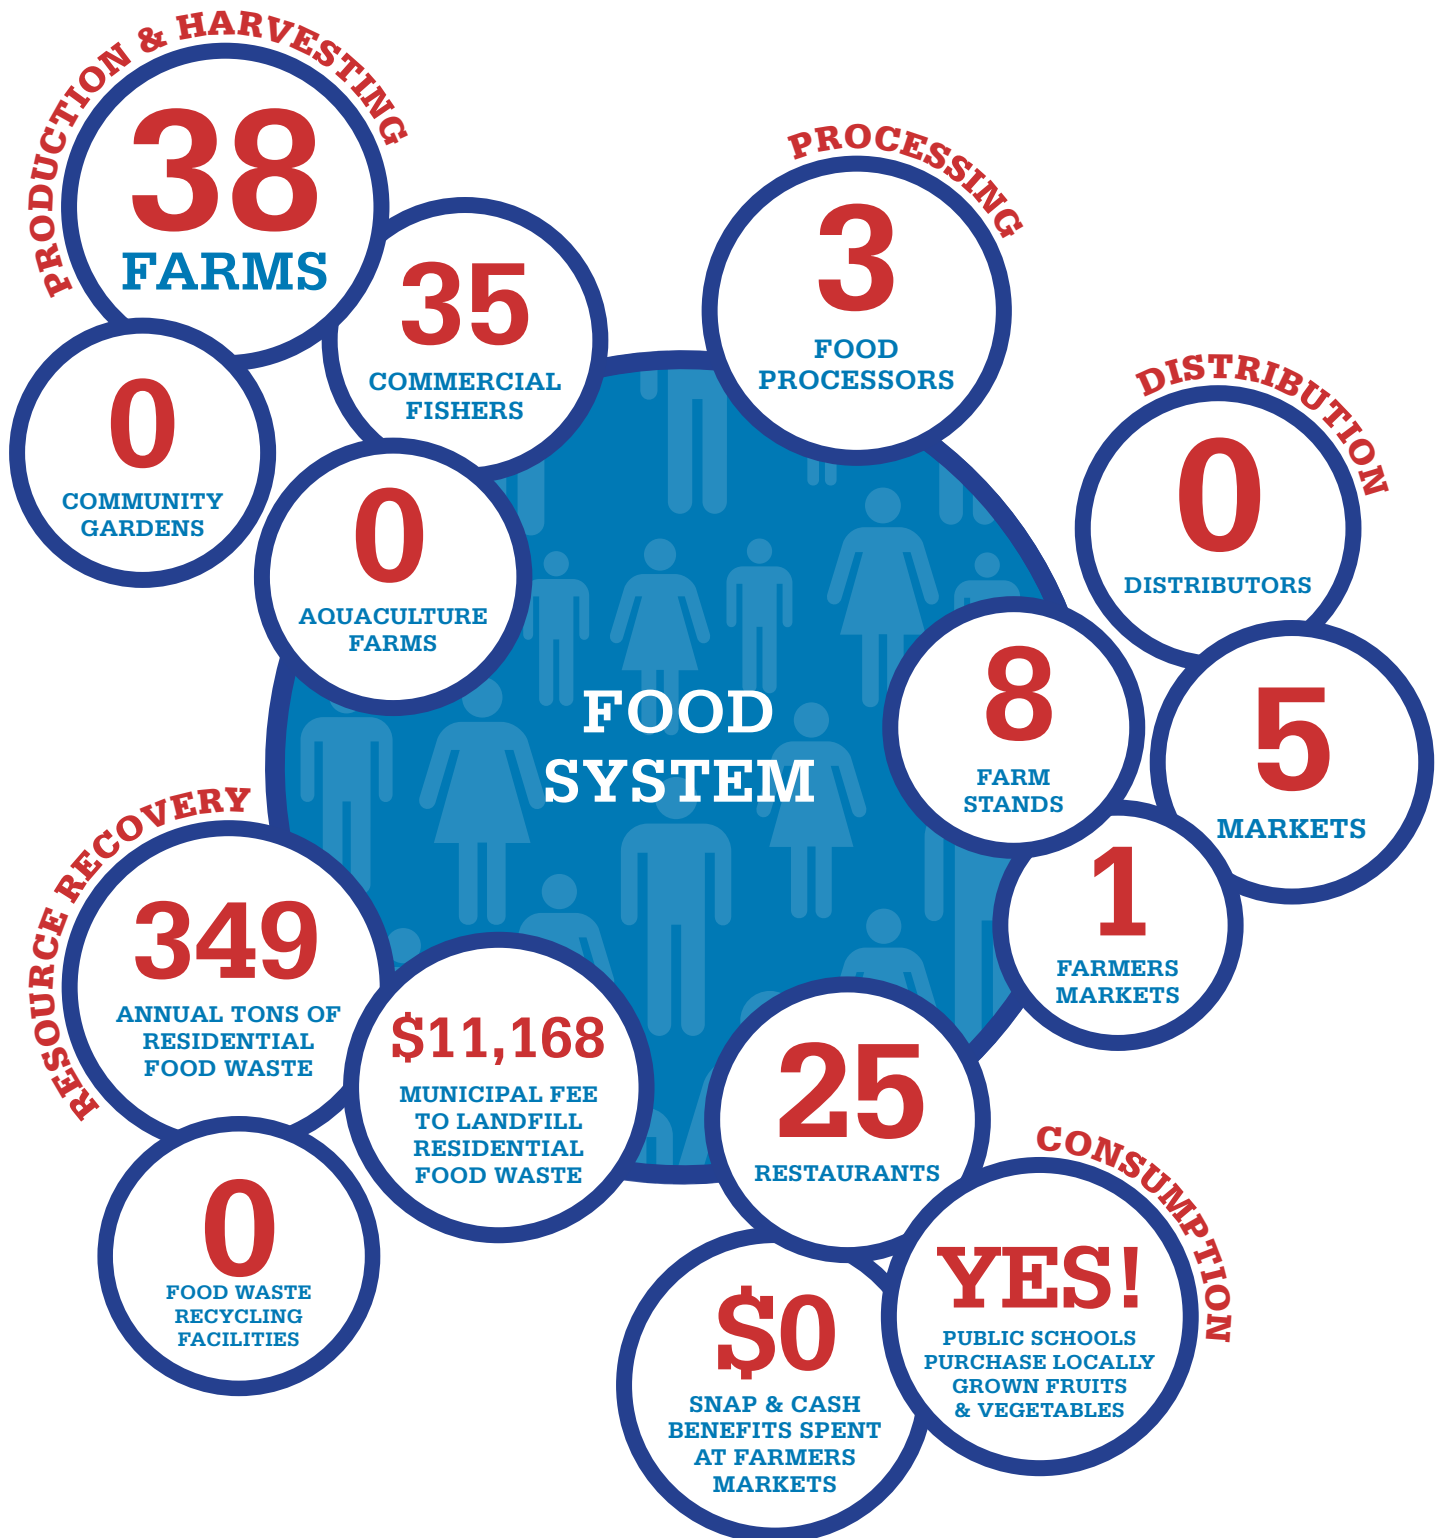

POPULATION 47,037

**DID YOU KNOW?**

Rhode Island released its first Food Strategy in 2017: Relish Rhody! Learn more and get involved at [www.relishrhody.com](http://www.relishrhody.com)

**STATE FOOD SYSTEM DATA**

**BUSINESSES**

**7,755**

**JOBS**

**69,441**

RHODE ISLAND FOOD SYSTEM  
2017 SNAPSHOT

**EXETER**

POPULATION 6,425

RHODE ISLAND FOOD SYSTEM  
2017 SNAPSHOT