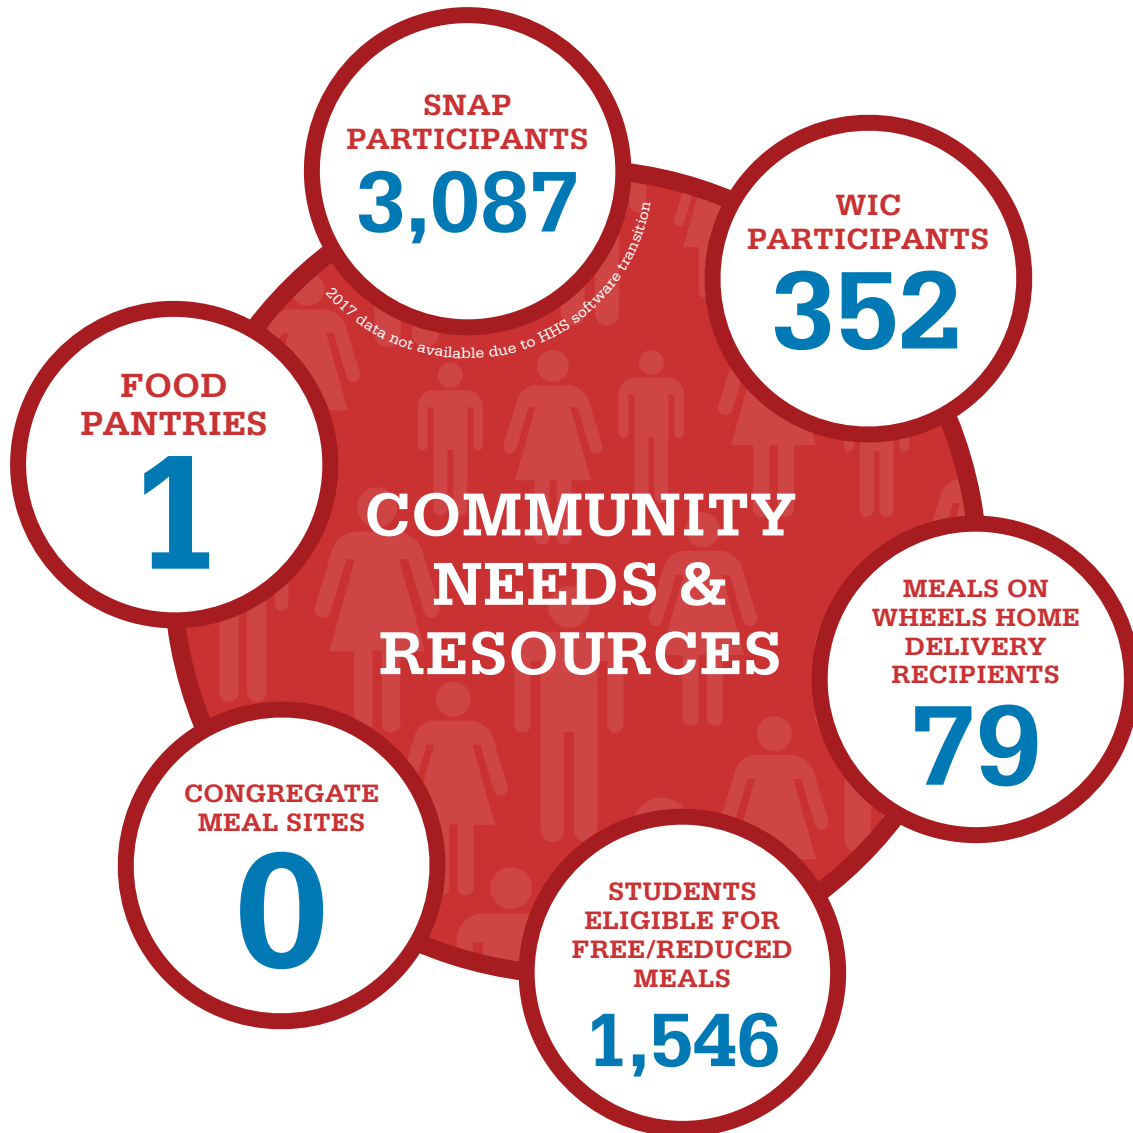

RHODE ISLAND FOOD SYSTEM
2017 SNAPSHOT

COVENTRY

POPULATION 35,014

DID YOU KNOW?

Rhode Island released its first Food Strategy in 2017: Relish Rhody! Learn more and get involved at www.relishrhody.com

STATE FOOD SYSTEM DATA

BUSINESSES

7,755

JOBS

69,441