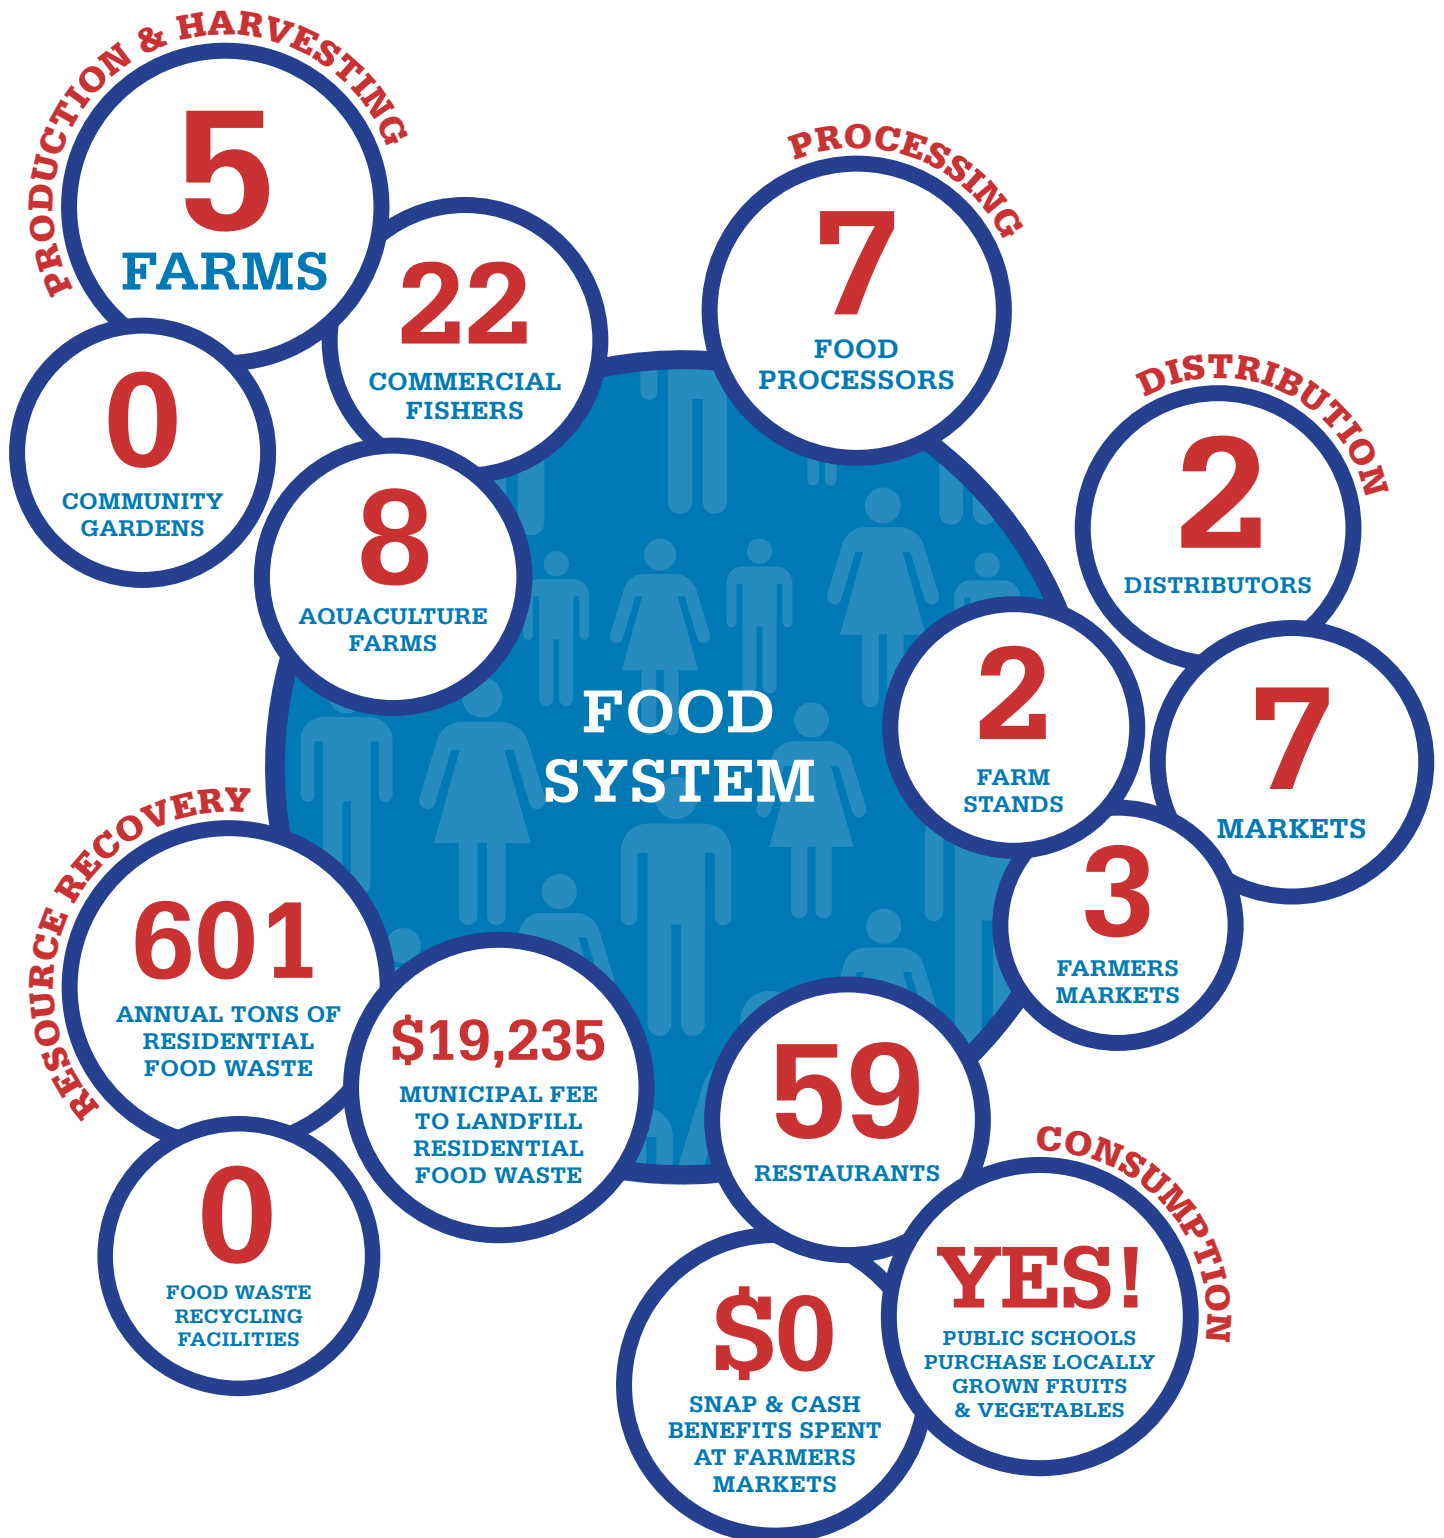

RHODE ISLAND FOOD SYSTEM  
2017 SNAPSHOT

**NEW SHOREHAM**

POPULATION 1,051

RHODE ISLAND FOOD SYSTEM  
2017 SNAPSHOT