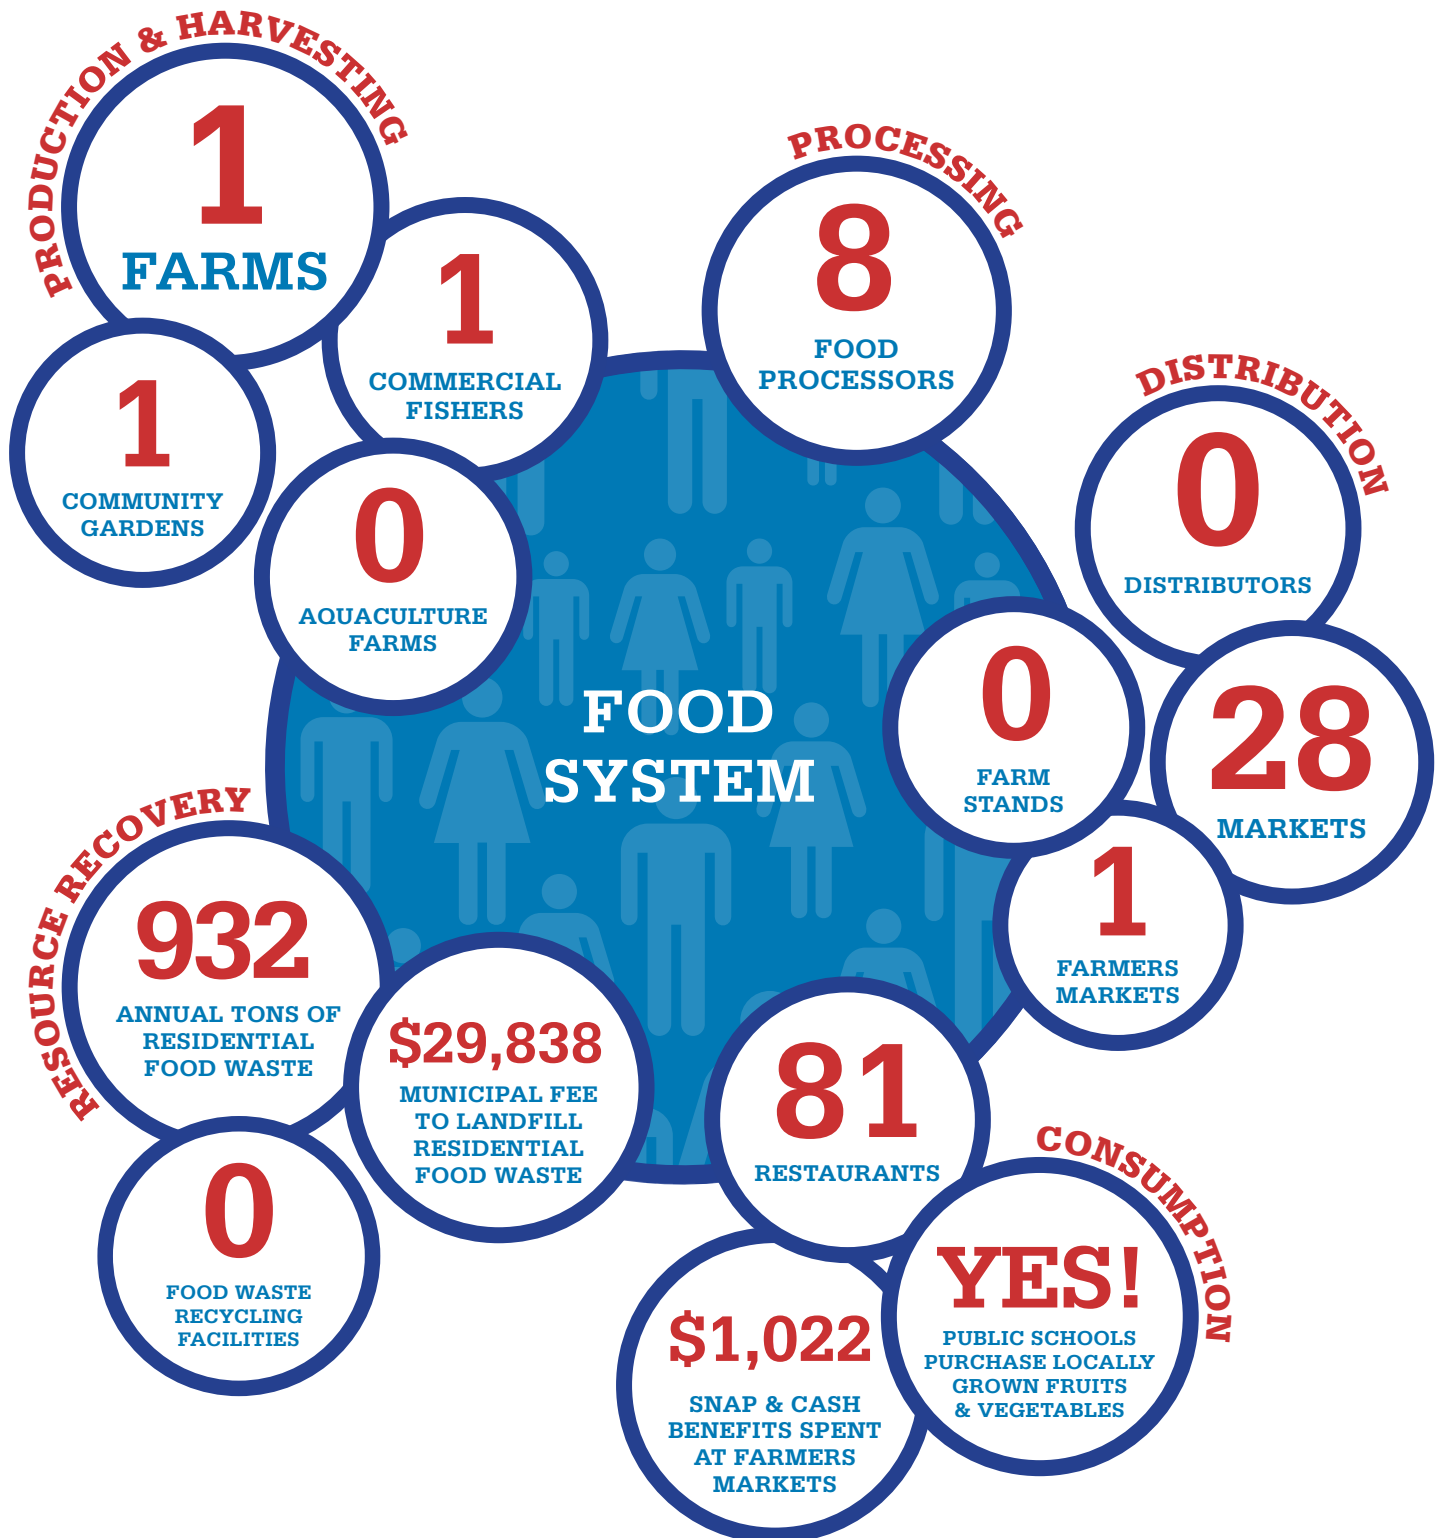

## DID YOU KNOW?

Rhode Island released its first Food Strategy in 2017: Relish Rhody! Learn more and get involved at [www.relishrhody.com](http://www.relishrhody.com)

## STATE FOOD SYSTEM DATA

BUSINESSES

**7,755**

JOBS

**69,441**

RHODE ISLAND FOOD SYSTEM  
2017 SNAPSHOT

**CENTRAL FALLS**

POPULATION 19,376

RHODE ISLAND FOOD SYSTEM  
2017 SNAPSHOT