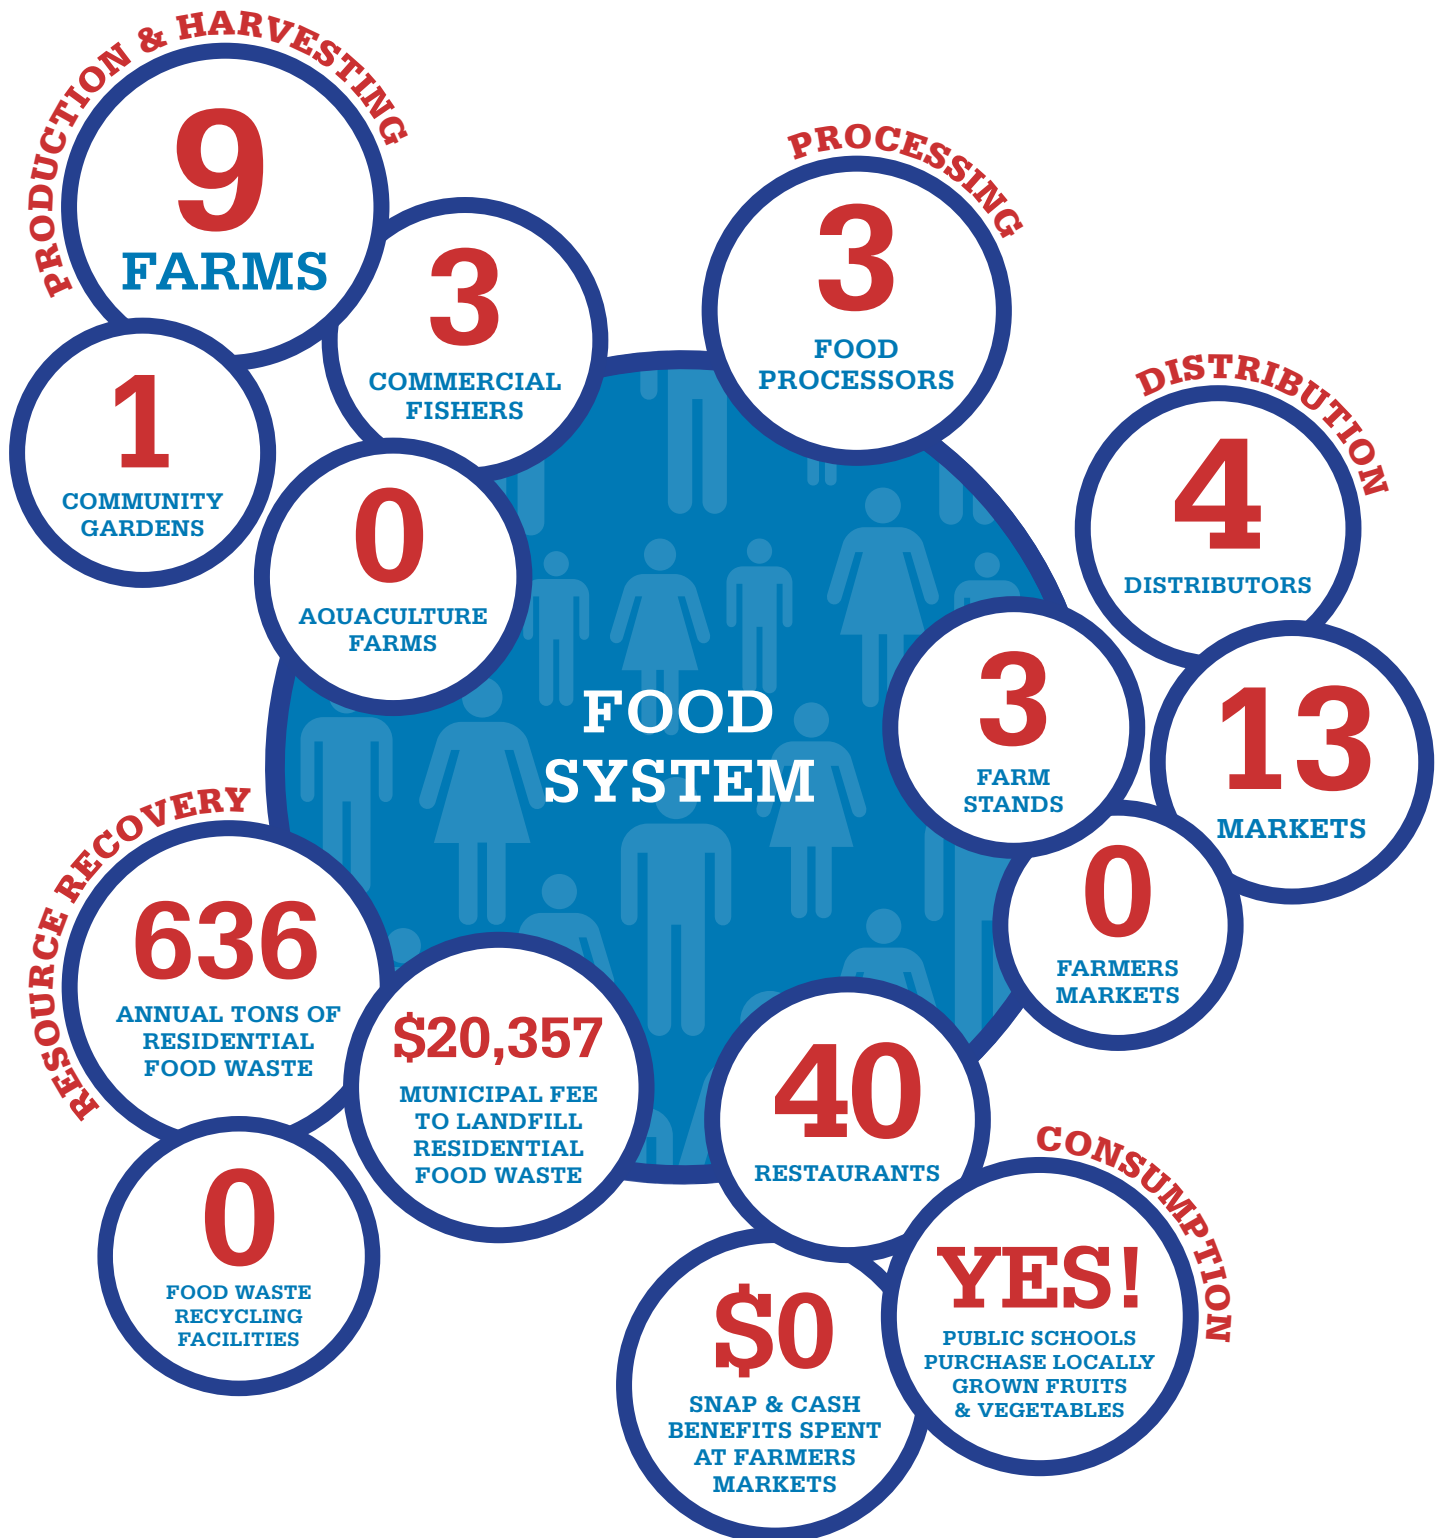

**BUSINESSES**

**7,755**

**JOBS**

**69,441**

RHODE ISLAND FOOD SYSTEM  
2017 SNAPSHOT  
**NORTH SMITHFIELD**

POPULATION 11,967

RHODE ISLAND FOOD SYSTEM  
2017 SNAPSHOT  
**NORTH SMITHFIELD**

POPULATION 11,967