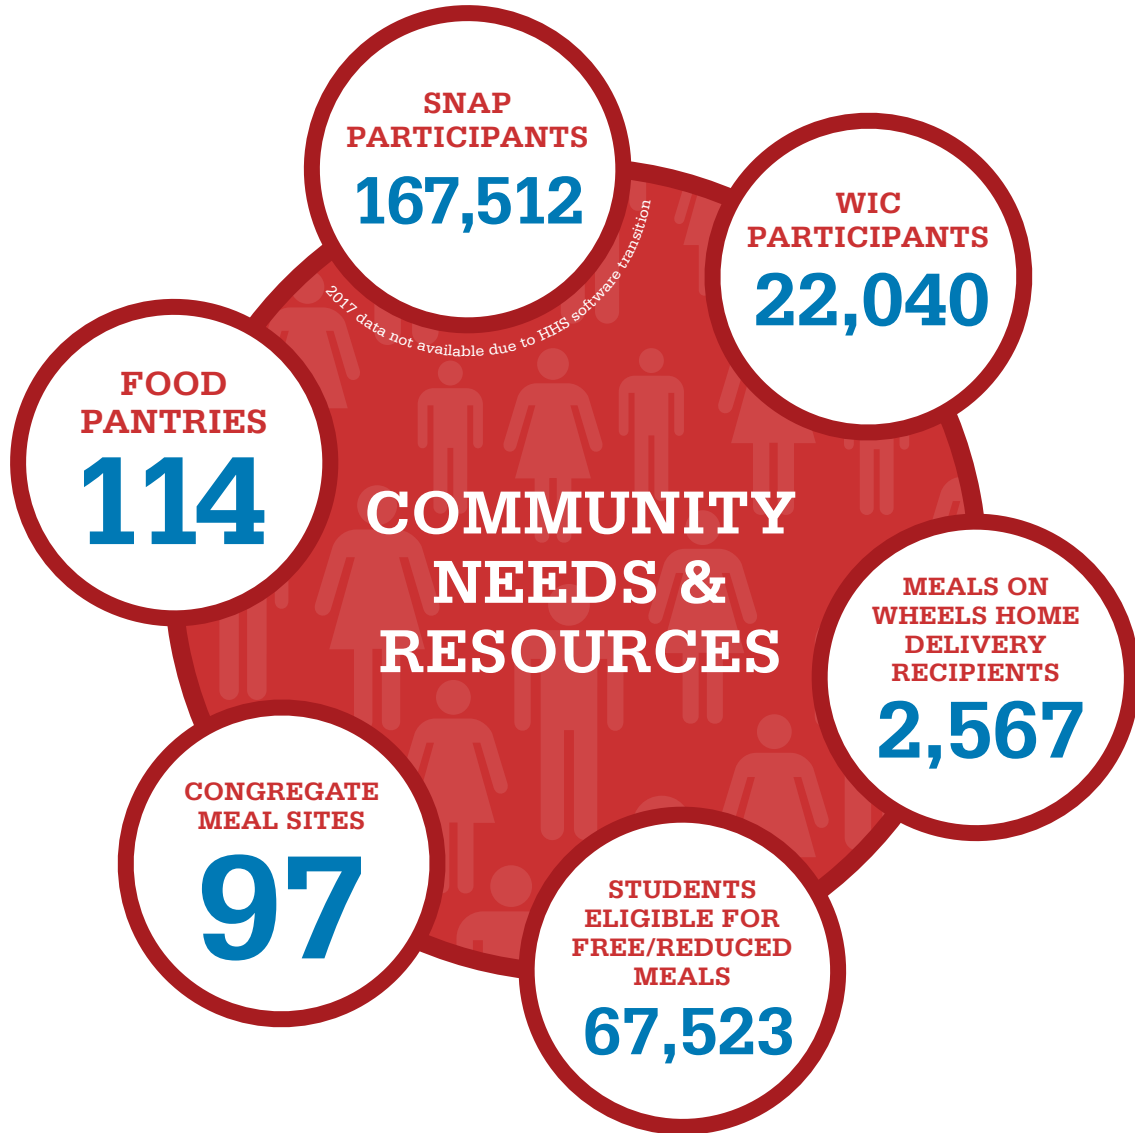

RHODE ISLAND FOOD SYSTEM
2017 SNAPSHOT

RHODE ISLAND

POPULATION 1,052,567

DID YOU KNOW?

Rhode Island released its first Food Strategy in 2017: Relish Rhody! Learn more and get involved at www.relishrhody.com

STATE FOOD SYSTEM DATA

BUSINESSES

7,755

JOBS

69,441

Want to see more Snapshots or compare year-to-year? Visit rifoodeouncil.org/ri-food-system-snapshots/