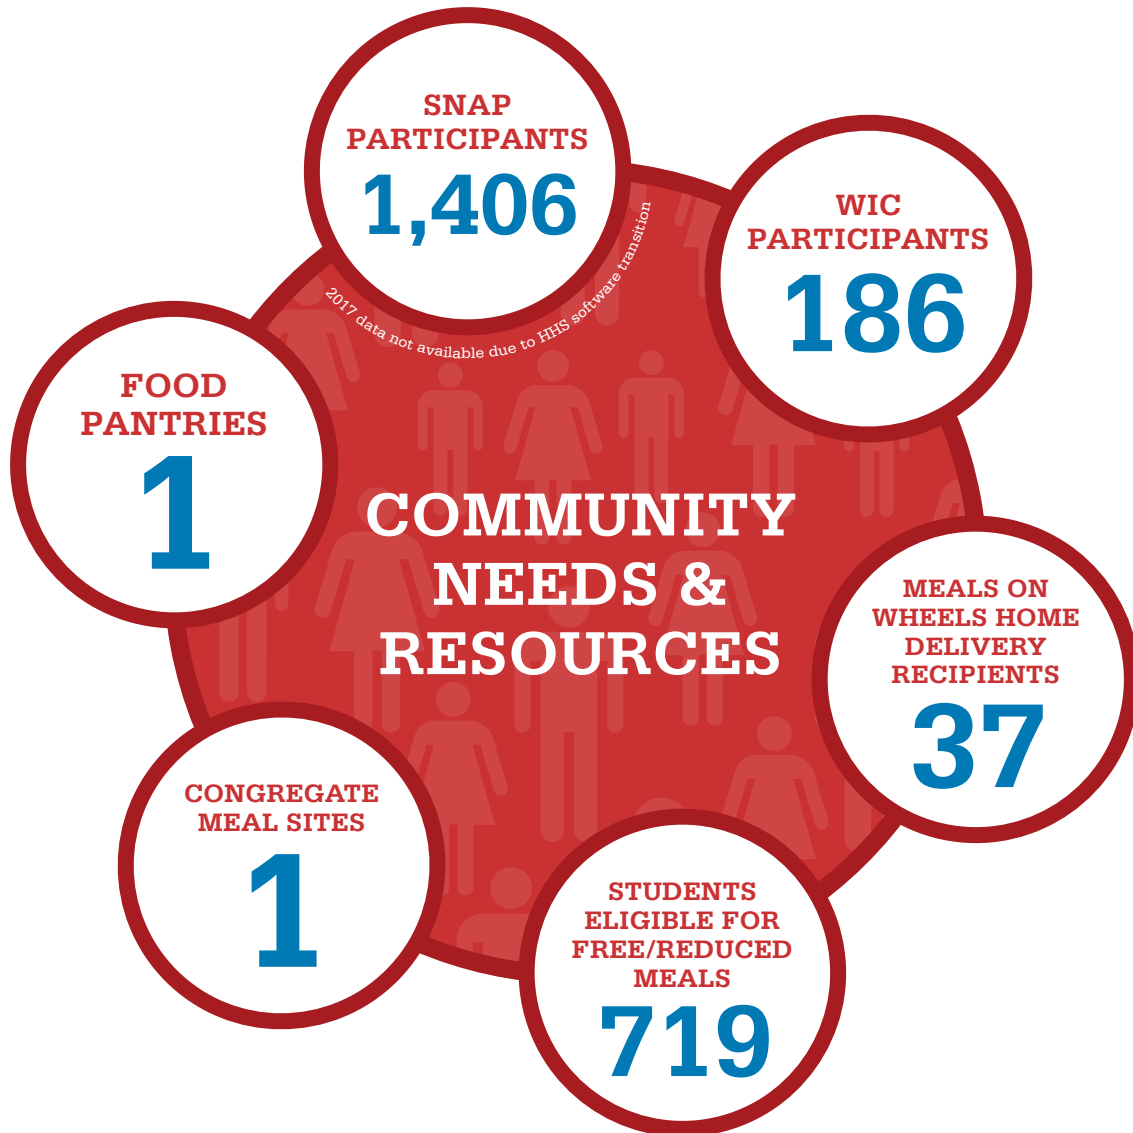

RHODE ISLAND FOOD SYSTEM
2017 SNAPSHOT

MIDDLETOWN

POPULATION 16,150

DID YOU KNOW?

Rhode Island released its first Food Strategy in 2017: Relish Rhody! Learn more and get involved at www.relishrhody.com

STATE FOOD SYSTEM DATA

BUSINESSES

7,755

JOBS

69,441

Want to see more Snapshots or compare year-to-year? Visit rifoodeouncil.org/ri-food-system-snapshots/