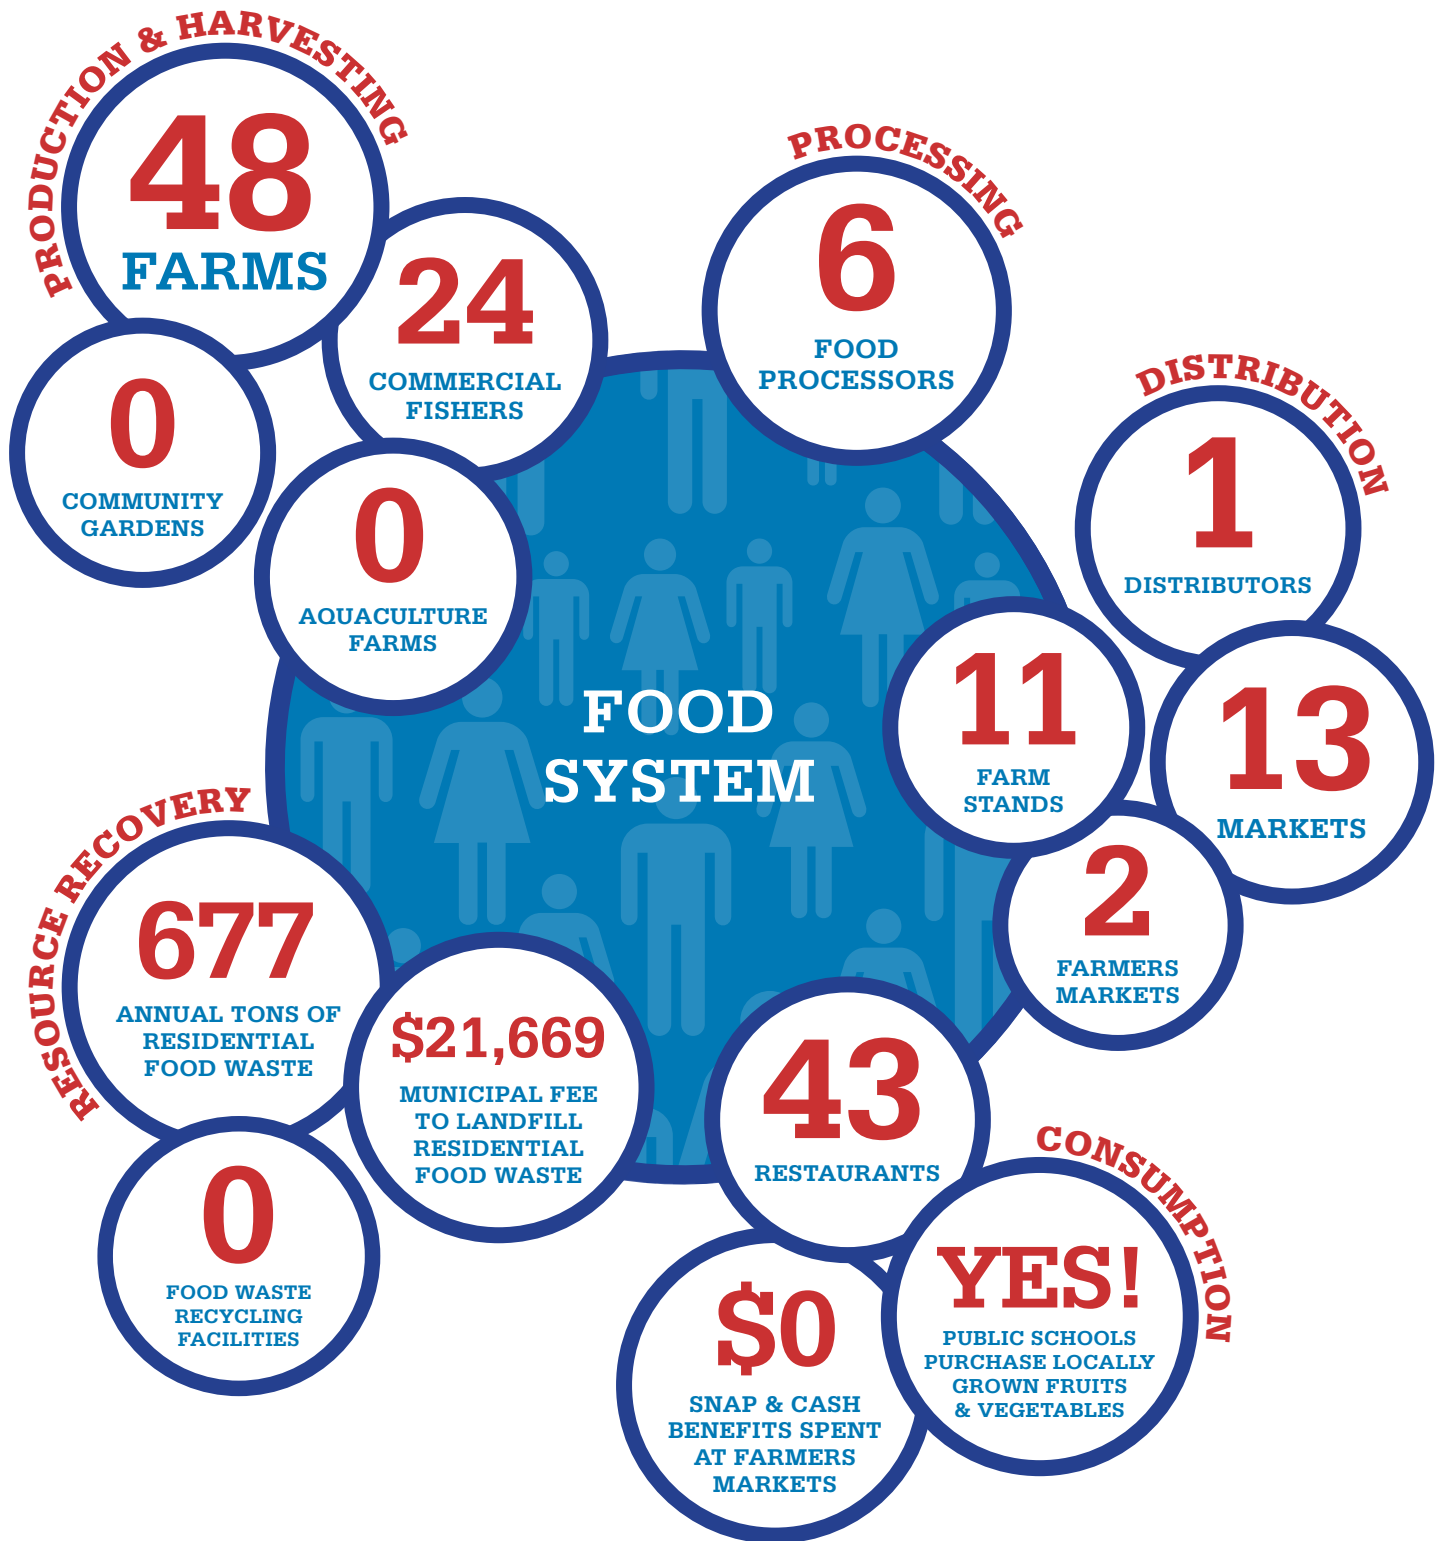

RHODE ISLAND FOOD SYSTEM  
2017 SNAPSHOT  
**SCITUATE**

POPULATION 10,329

RHODE ISLAND FOOD SYSTEM  
2017 SNAPSHOT