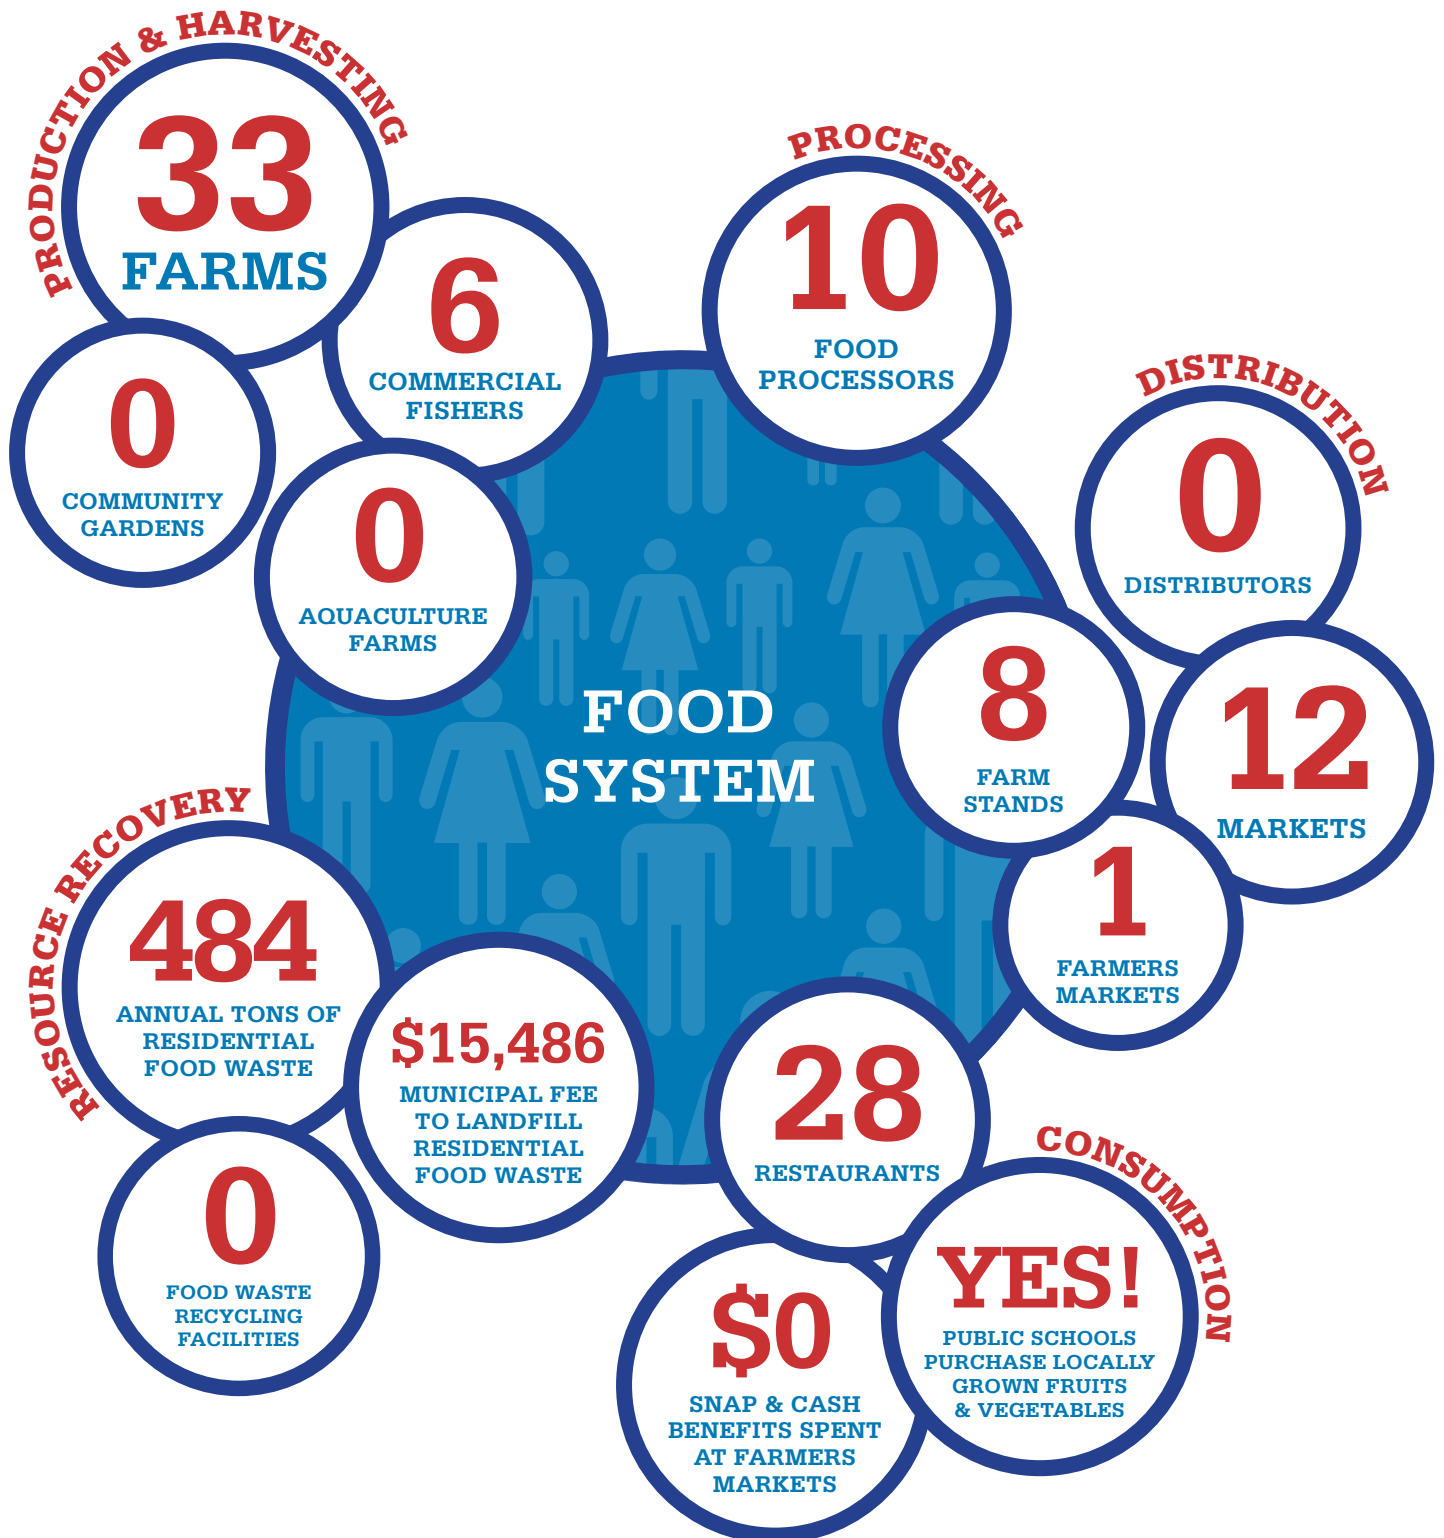

RHODE ISLAND FOOD SYSTEM
2017 SNAPSHOT

GLOCESTER

POPULATION 9,746