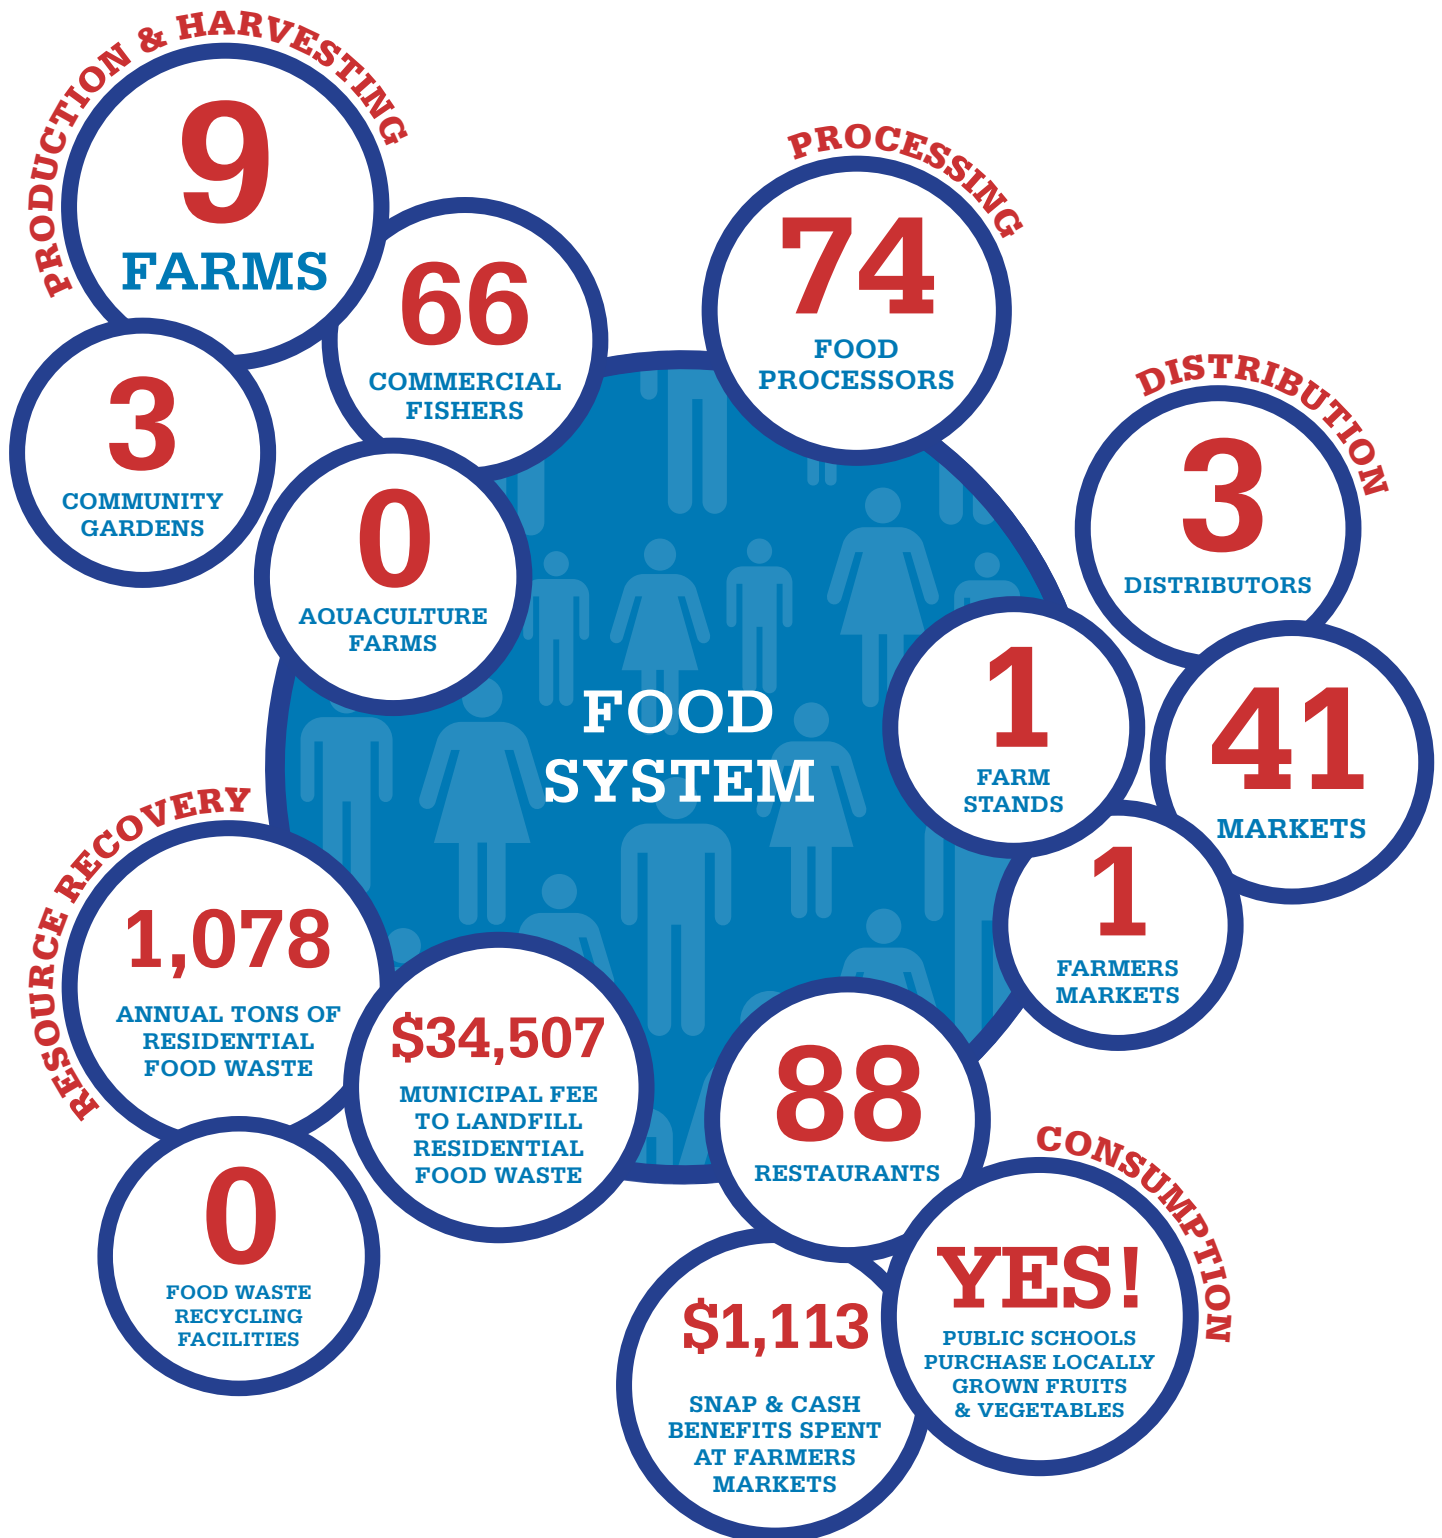

## STATE FOOD SYSTEM DATA

BUSINESSES

7,755

JOBS

69,441

RHODE ISLAND FOOD SYSTEM  
2017 SNAPSHOT

**WARREN**

POPULATION 10,611