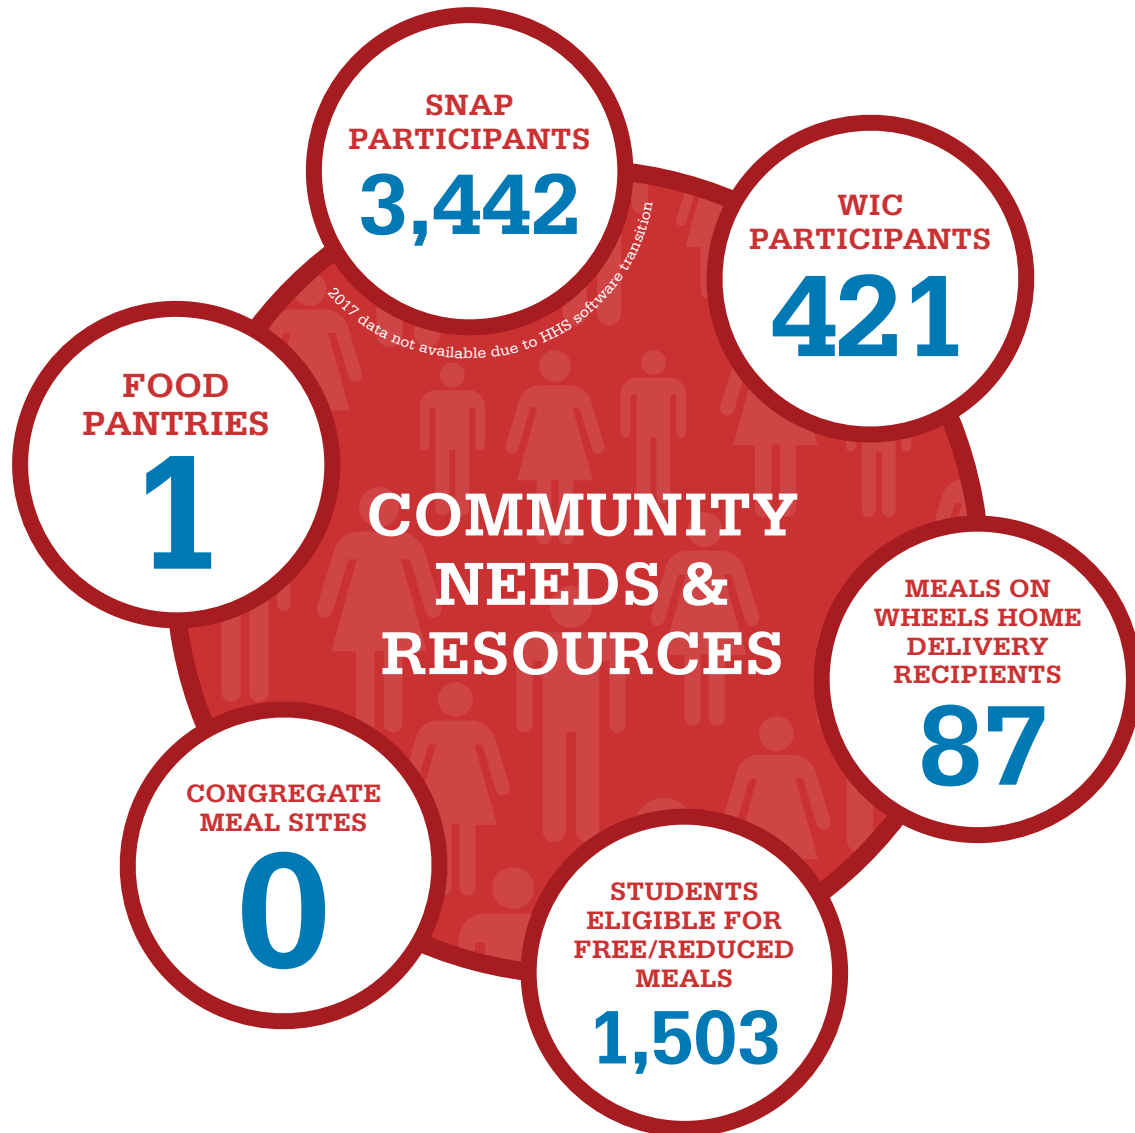

RHODE ISLAND FOOD SYSTEM
2017 SNAPSHOT

JOHNSTON

POPULATION 28,769

DID YOU KNOW?

Rhode Island released its first Food Strategy in 2017: Relish Rhody! Learn more and get involved at www.relishrhody.com

STATE FOOD SYSTEM DATA

BUSINESSES

7,755

JOBS

69,441