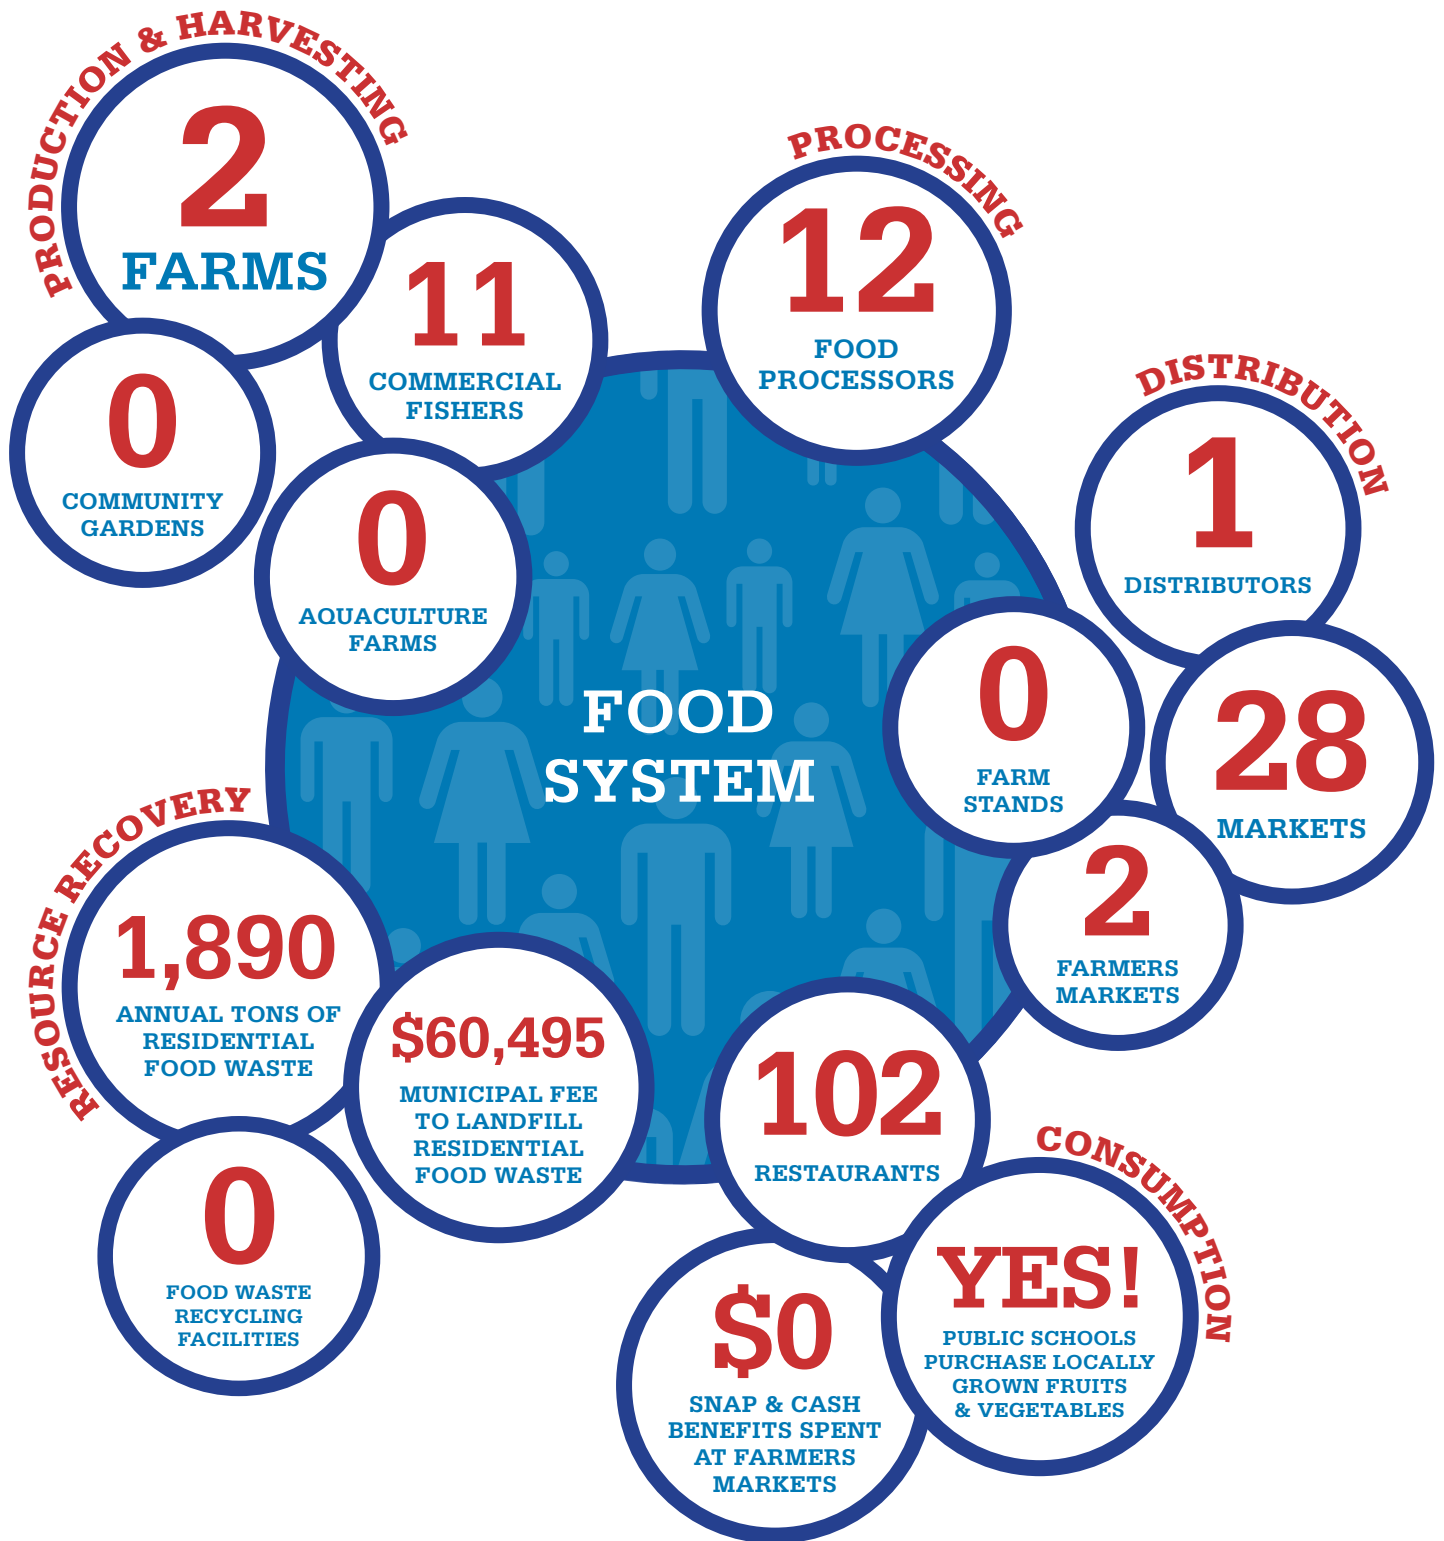

RHODE ISLAND FOOD SYSTEM  
2017 SNAPSHOT  
**NORTH KINGSTOWN**

POPULATION 26,486

RHODE ISLAND FOOD SYSTEM  
2017 SNAPSHOT  
**NORTH KINGSTOWN**

POPULATION 26,486

**DID YOU KNOW?**

Rhode Island released its first Food Strategy in 2017: Relish Rhody! Learn more and get involved at [www.relishrhody.com](http://www.relishrhody.com)

**STATE FOOD SYSTEM DATA**

**BUSINESSES**

**7,755**

**JOBS**

**69,441**

RHODE ISLAND FOOD SYSTEM  
2017 SNAPSHOT  
**NORTH PROVIDENCE**

POPULATION 32,078

RHODE ISLAND FOOD SYSTEM  
2017 SNAPSHOT  
**NORTH PROVIDENCE**