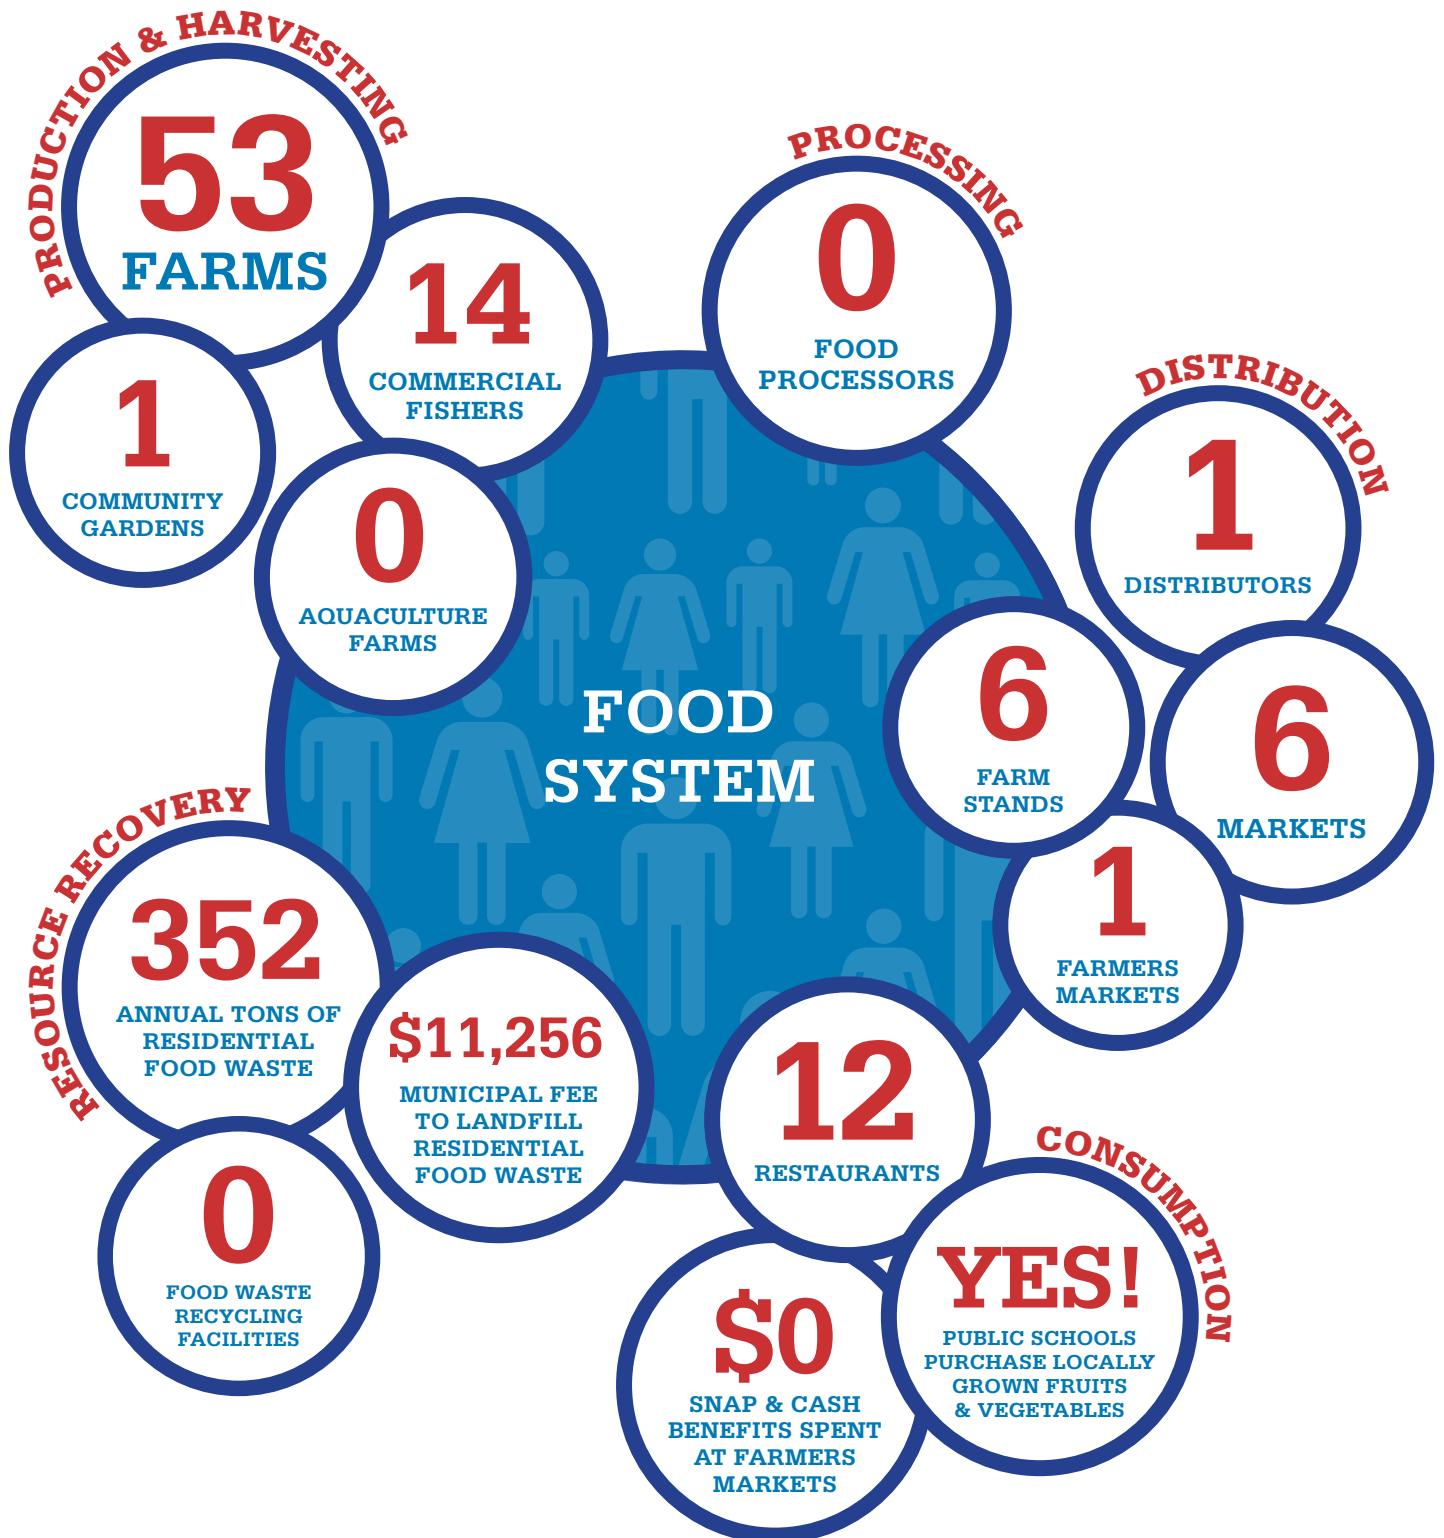

**BUSINESSES**

**7,755**

**JOBS**

**69,441**

Want to see more Snapshots or compare year-to-year? Visit [rifoodcouncil.org/ri-food-system-snapshots/](http://rifoodcouncil.org/ri-food-system-snapshots/)

RHODE ISLAND FOOD SYSTEM  
2017 SNAPSHOT

**FOSTER**

POPULATION 4,606

RHODE ISLAND FOOD SYSTEM  
2017 SNAPSHOT