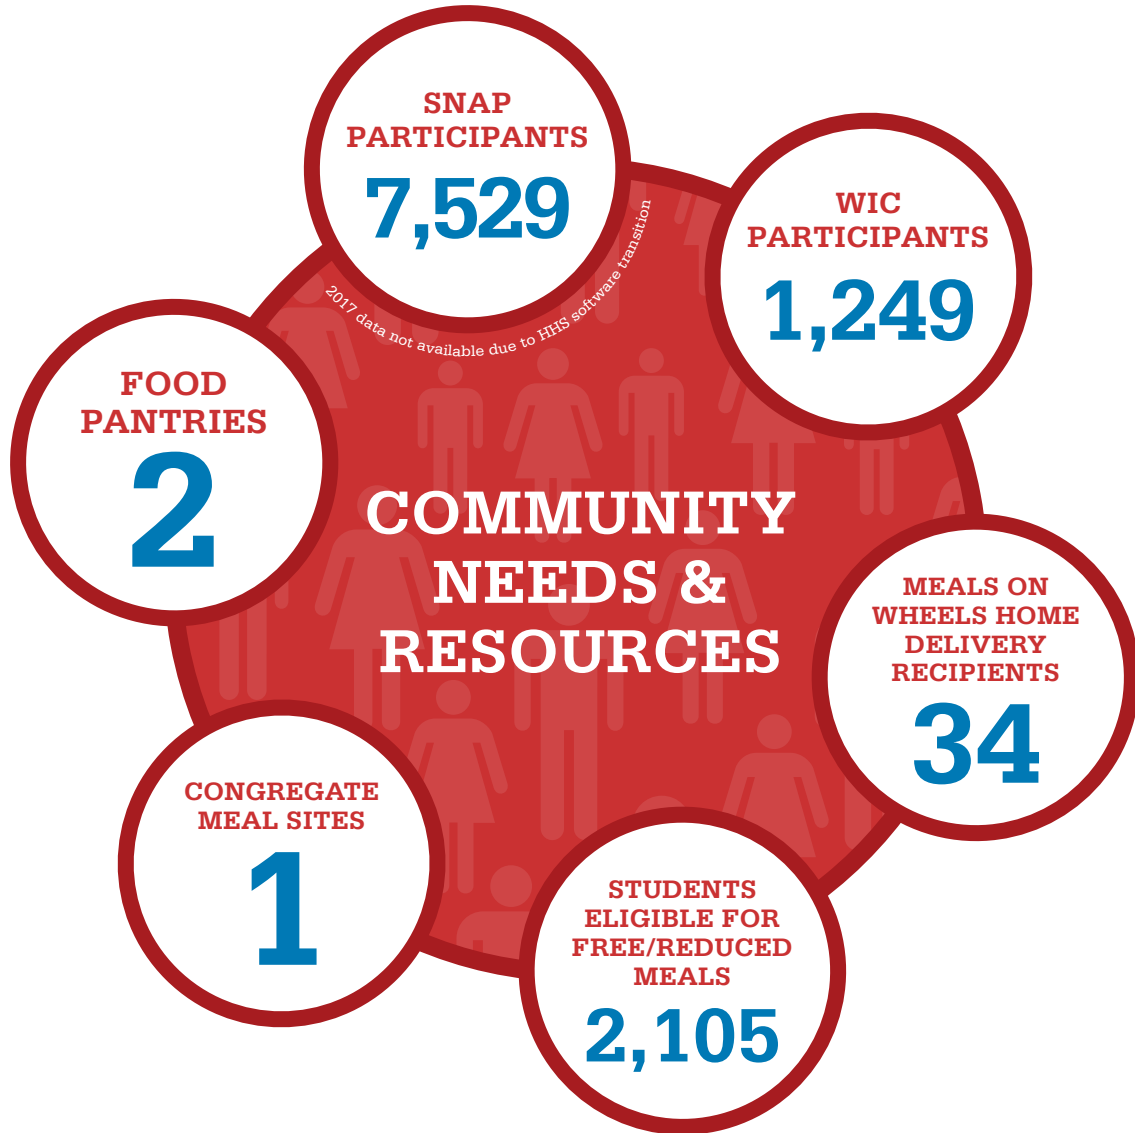

RHODE ISLAND FOOD SYSTEM
2017 SNAPSHOT

CENTRAL FALLS

POPULATION 19,376

DID YOU KNOW?

Rhode Island released its first Food Strategy in 2017: Relish Rhody! Learn more and get involved at www.relishrhody.com

STATE FOOD SYSTEM DATA

BUSINESSES

7,755

JOBS

69,441

Want to see more Snapshots or compare year-to-year? Visit rifooodcouncil.org/ri-food-system-snapshots/