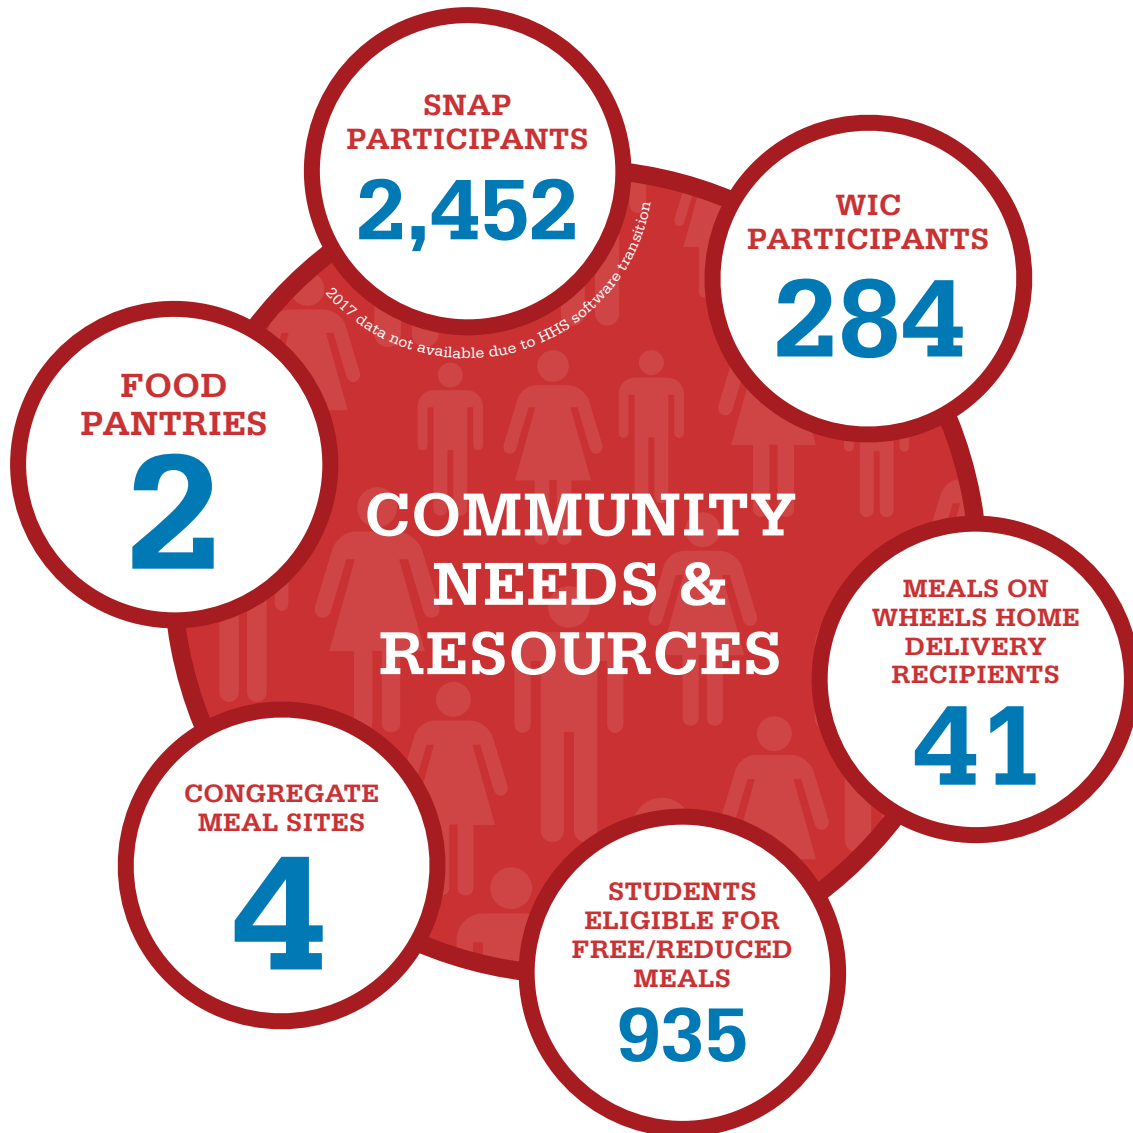

RHODE ISLAND FOOD SYSTEM
2017 SNAPSHOT

WESTERLY

POPULATION 22,787

DID YOU KNOW?

Rhode Island released its first Food Strategy in 2017: Relish Rhody! Learn more and get involved at www.relishrhody.com

STATE FOOD SYSTEM DATA

BUSINESSES

7,755

JOBS

69,441

Want to see more Snapshots or compare year-to-year? Visit rifoodeouncil.org/ri-food-system-snapshots/