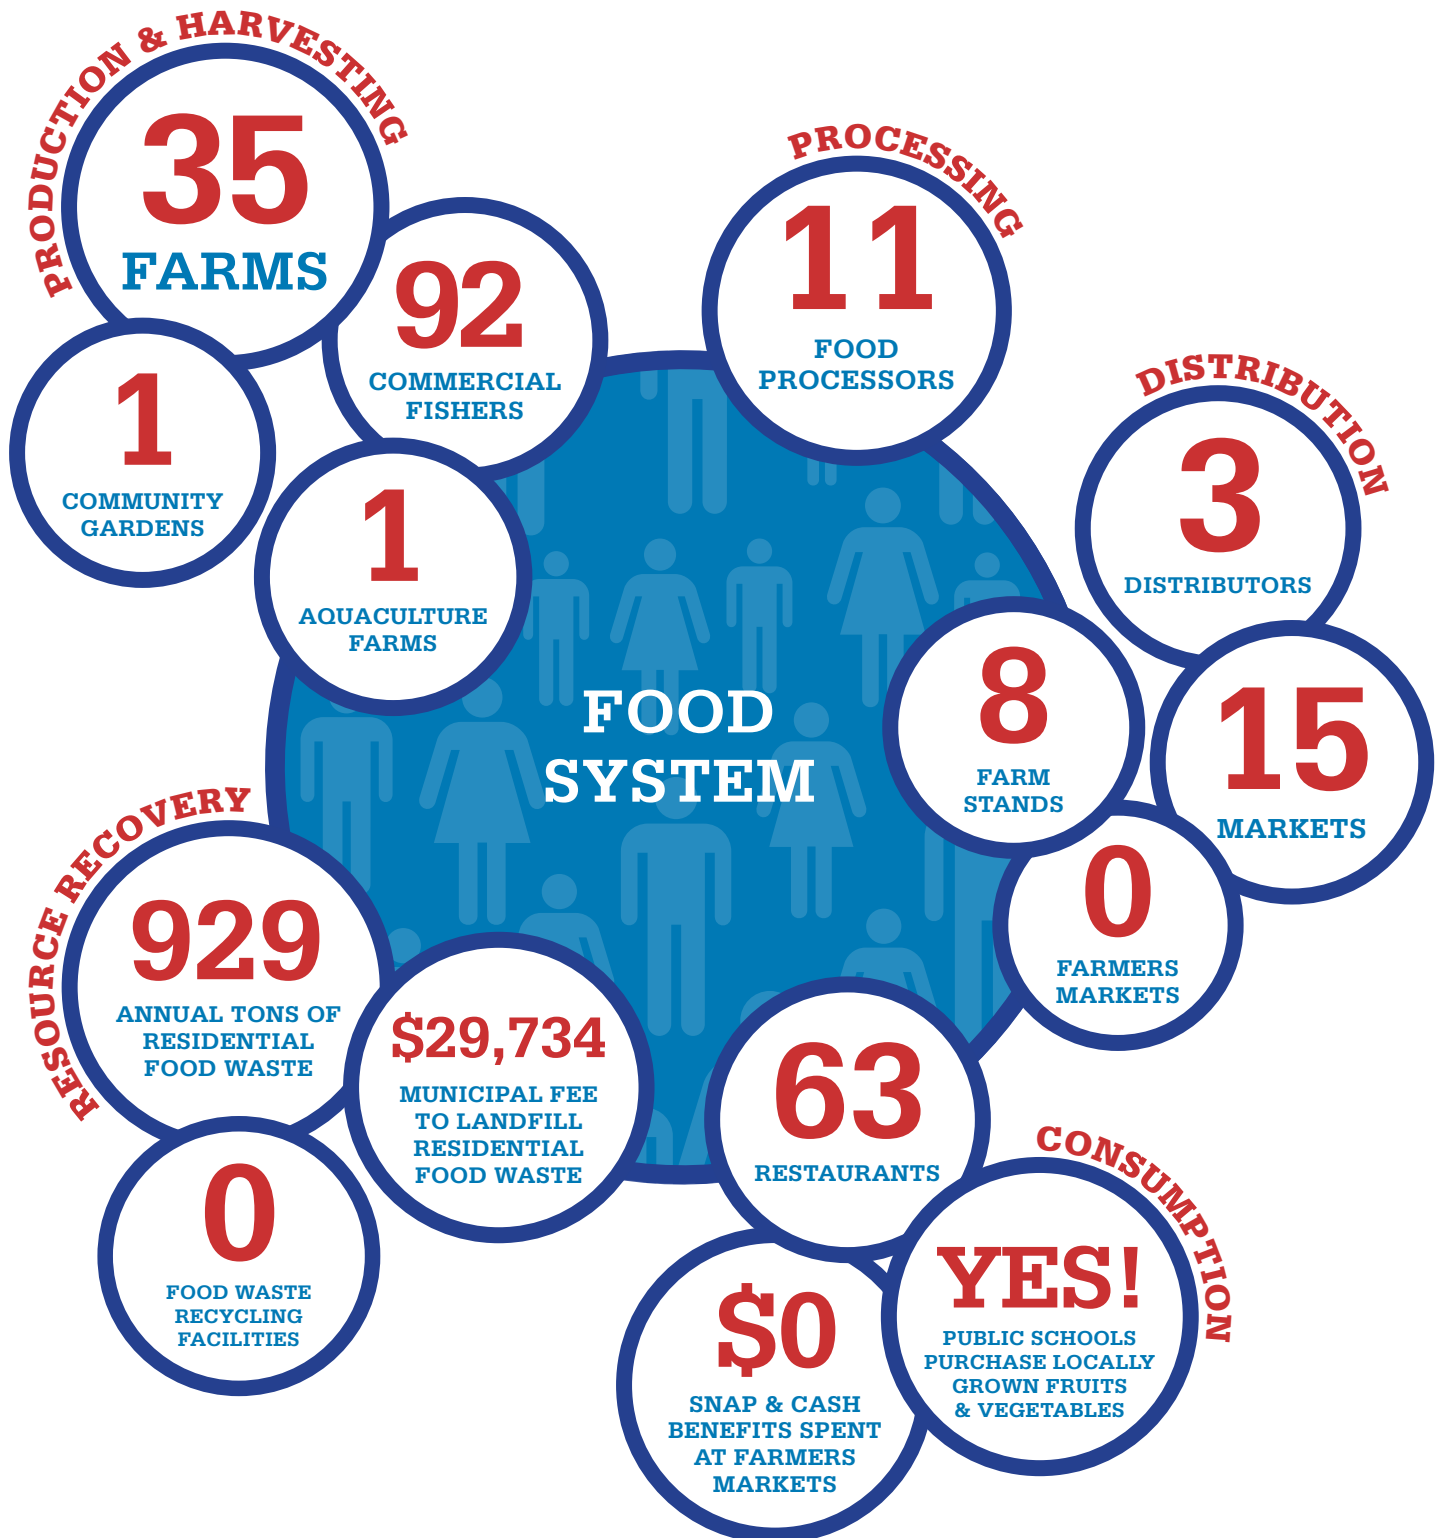

**STATE FOOD SYSTEM DATA**

**BUSINESSES**

**7,755**

**JOBS**

**69,441**

RHODE ISLAND FOOD SYSTEM  
2017 SNAPSHOT

**TIVERTON**

POPULATION 15,780