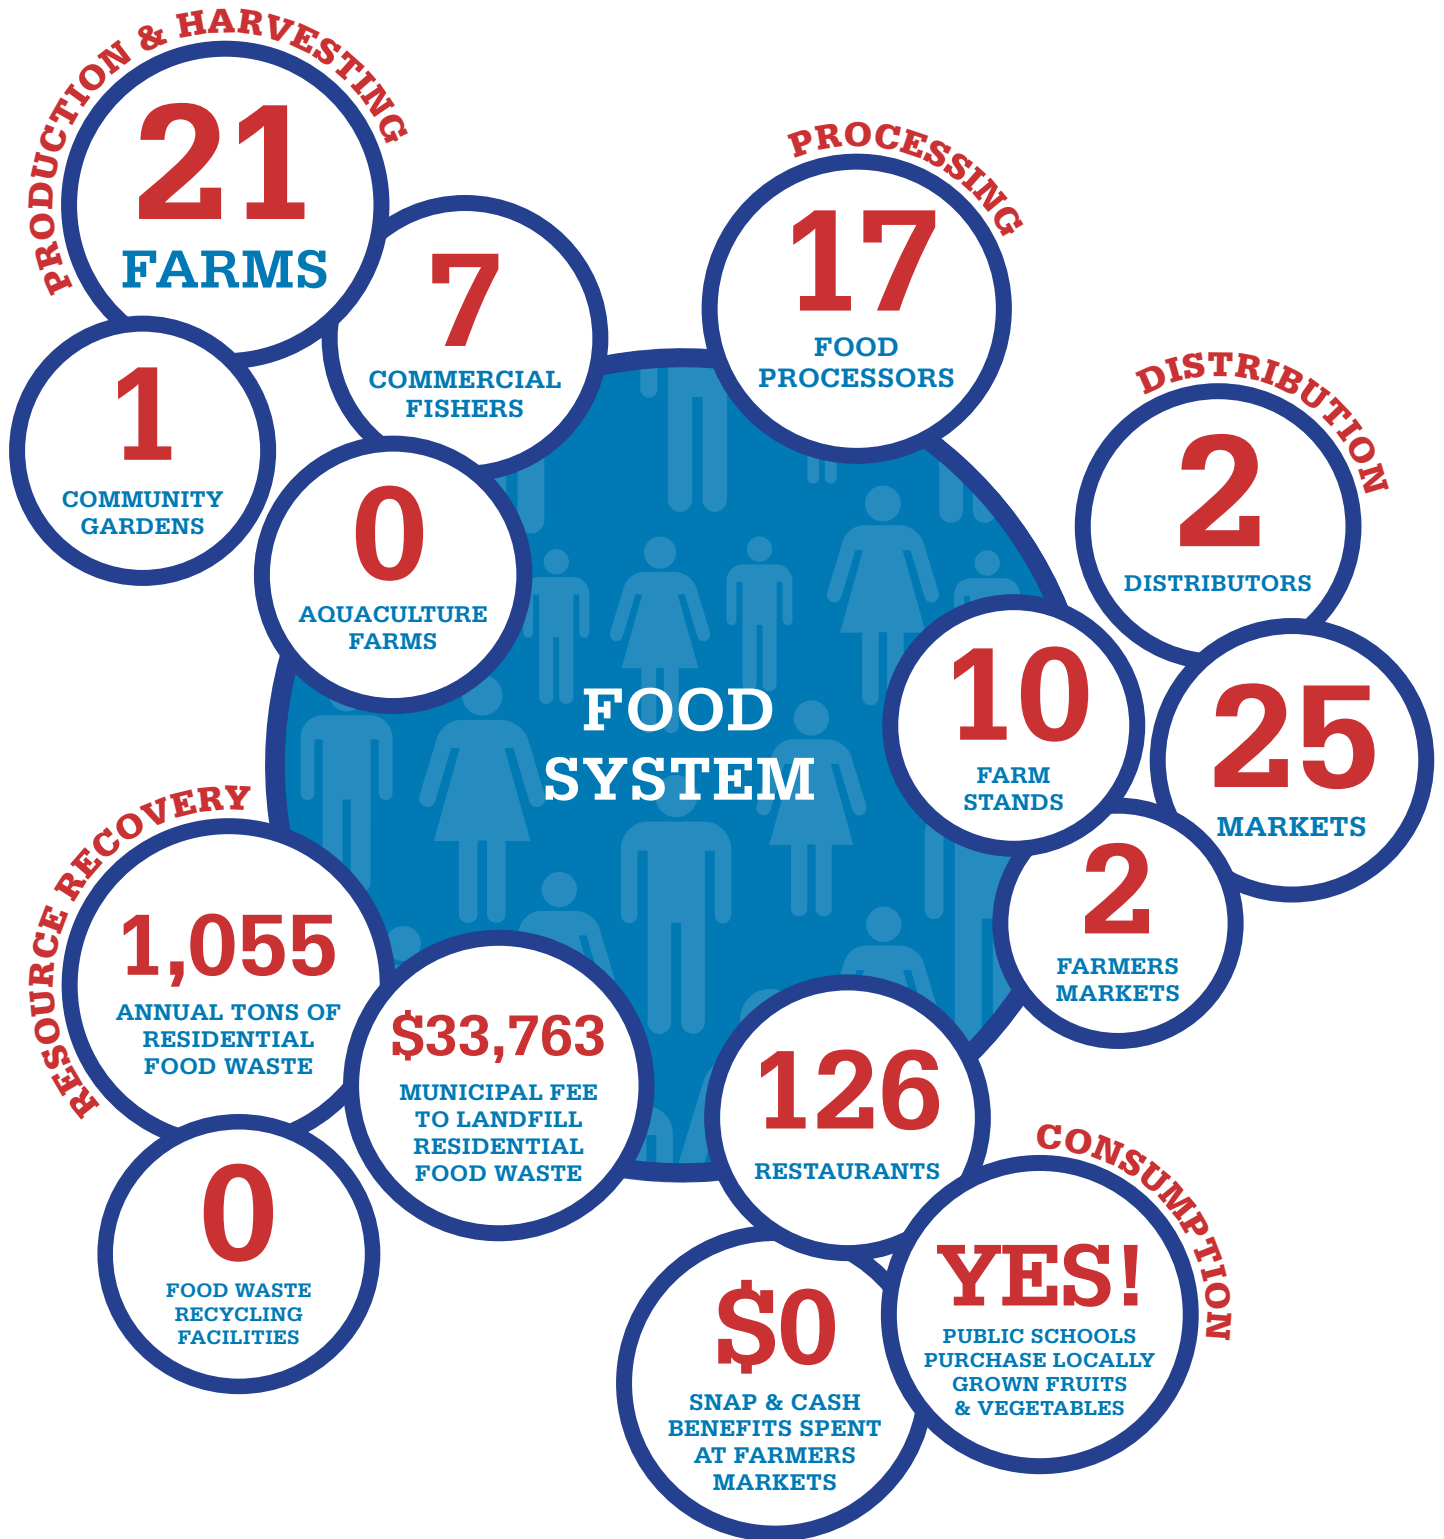

RHODE ISLAND FOOD SYSTEM
2017 SNAPSHOT

SMITHFIELD

POPULATION 21,430