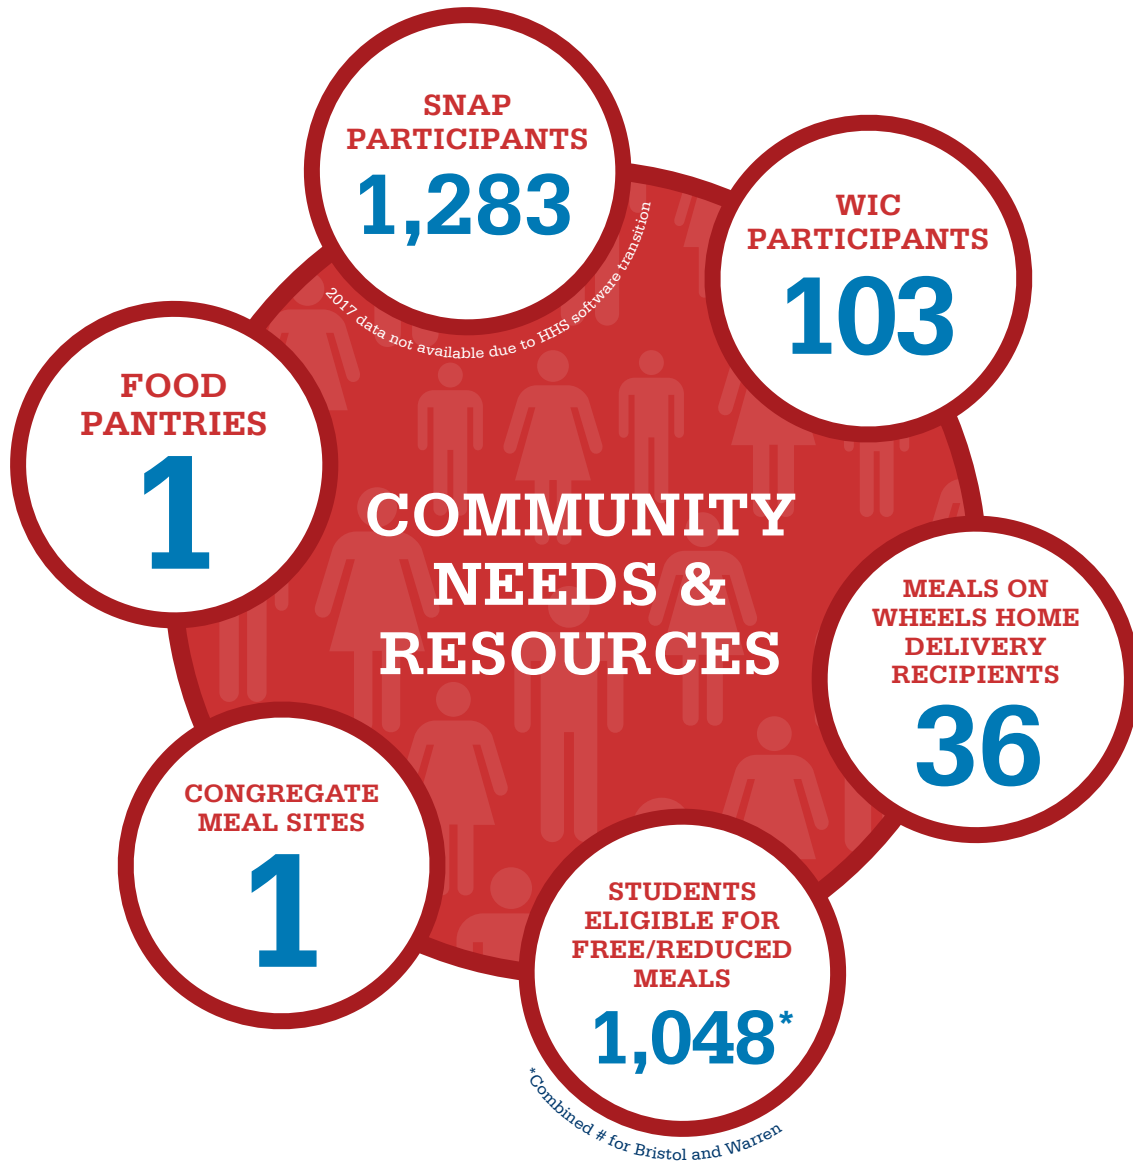

RHODE ISLAND FOOD SYSTEM
2017 SNAPSHOT

WARREN

POPULATION 10,611

DID YOU KNOW?

Rhode Island released its first Food Strategy in 2017: Relish Rhody! Learn more and get involved at www.relishrhody.com

STATE FOOD SYSTEM DATA

BUSINESSES

7,755

JOBS

69,441

Want to see more Snapshots or compare year-to-year? Visit rifoodcouncil.org/ri-food-system-snapshots/