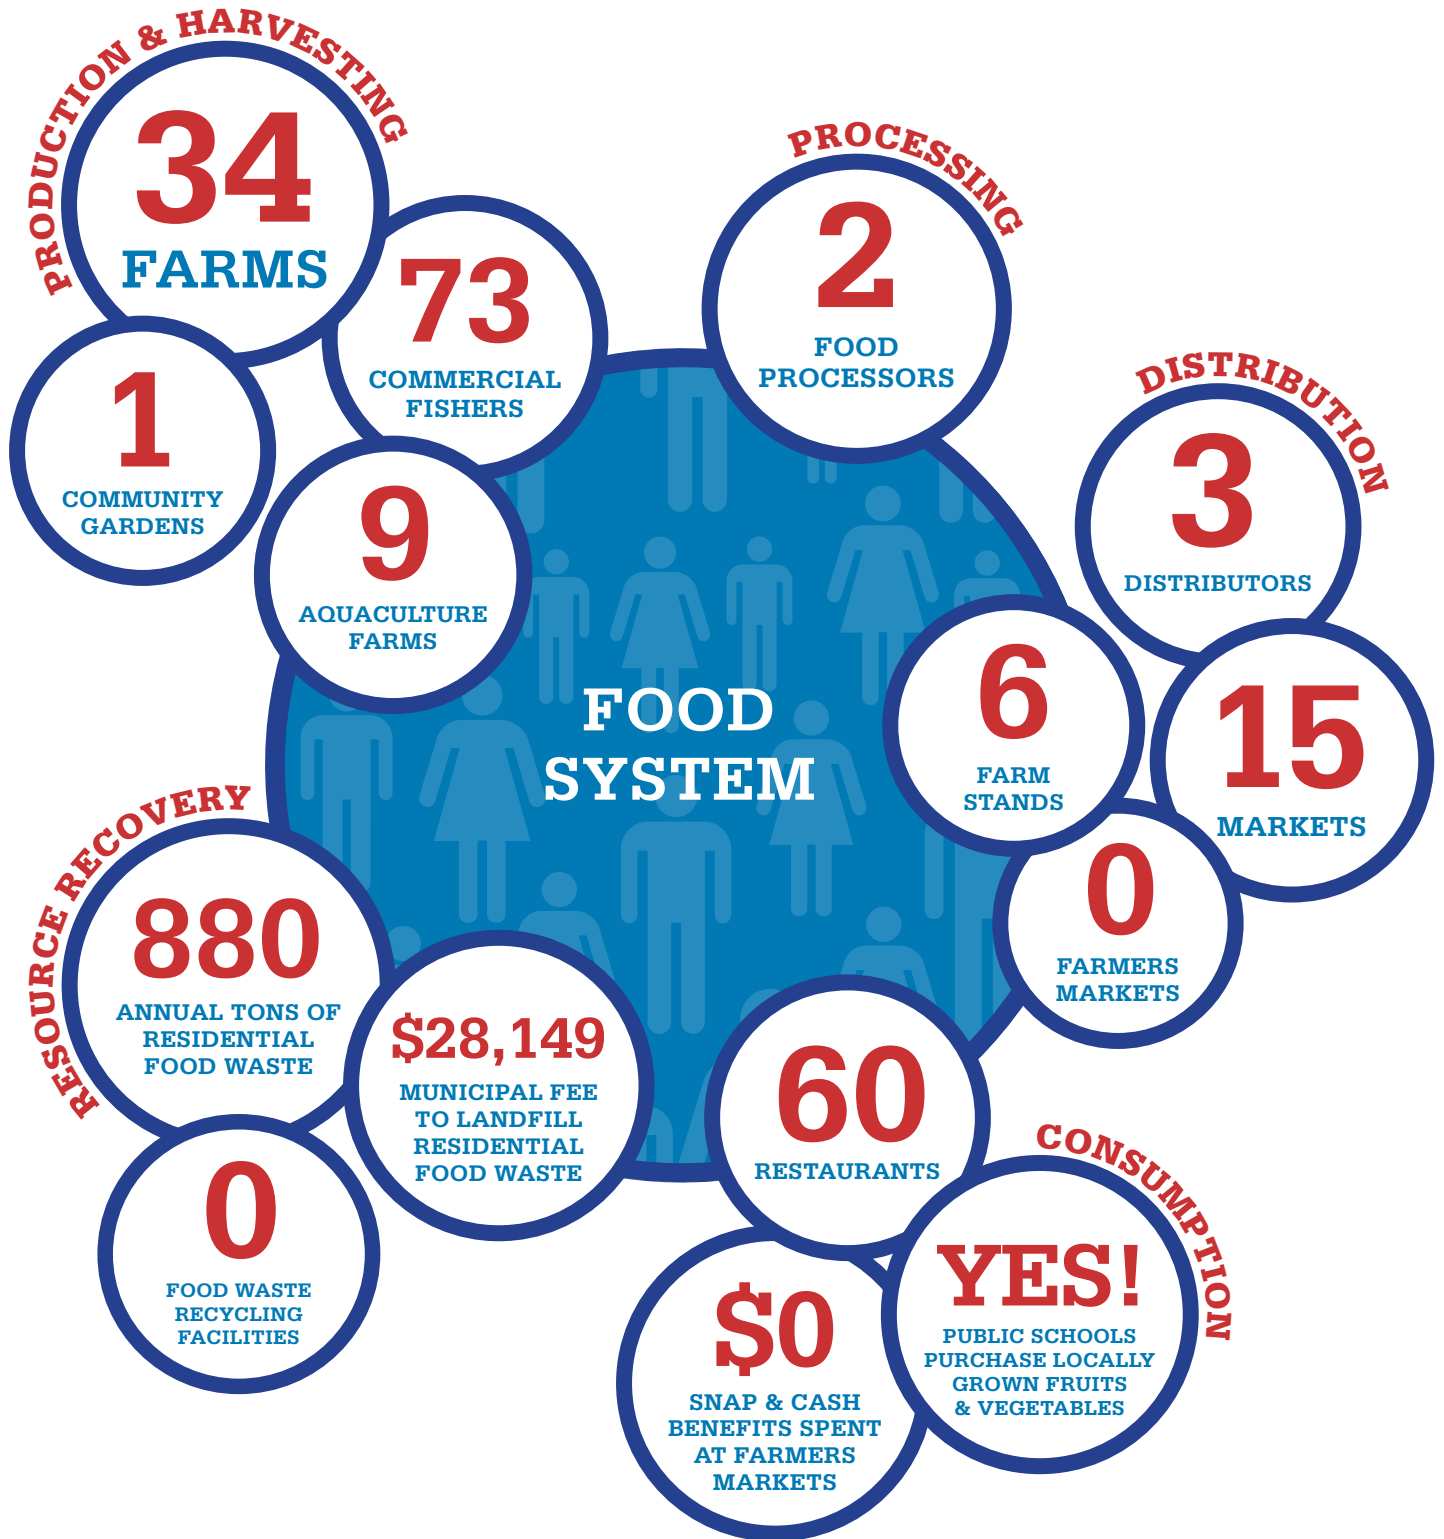

RHODE ISLAND FOOD SYSTEM  
2017 SNAPSHOT

**PORTSMOUTH**

POPULATION 17,389

RHODE ISLAND FOOD SYSTEM  
2017 SNAPSHOT