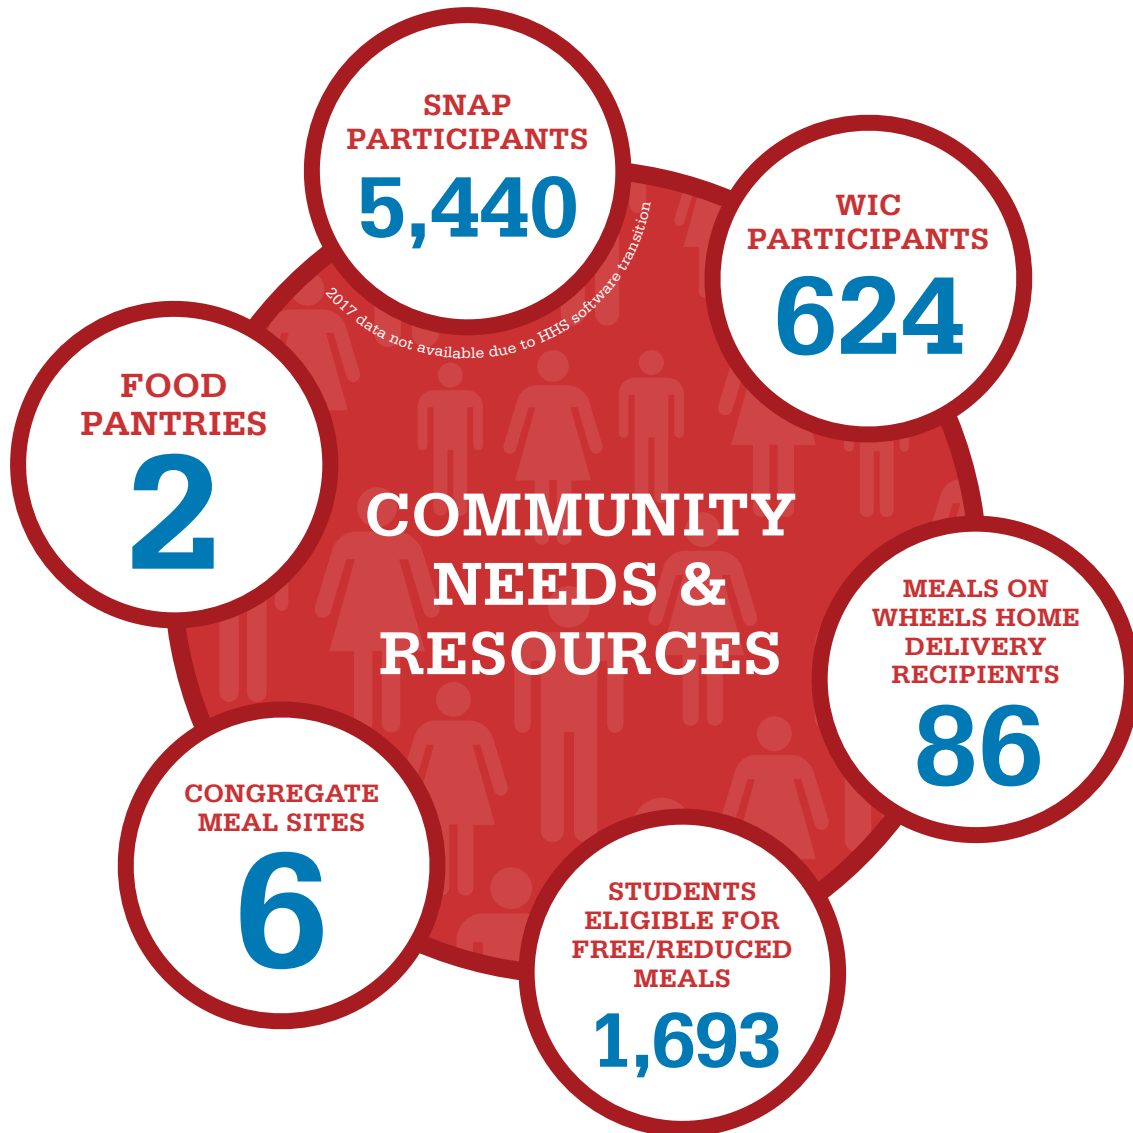

RHODE ISLAND FOOD SYSTEM
2017 SNAPSHOT

WEST WARWICK

POPULATION 29,191

DID YOU KNOW?

Rhode Island released its first Food Strategy in 2017: Relish Rhody! Learn more and get involved at www.relishrhody.com

STATE FOOD SYSTEM DATA

BUSINESSES

7,755

JOBS

69,441

Want to see more Snapshots or compare year-to-year? Visit rifoodeouncil.org/ri-food-system-snapshots/